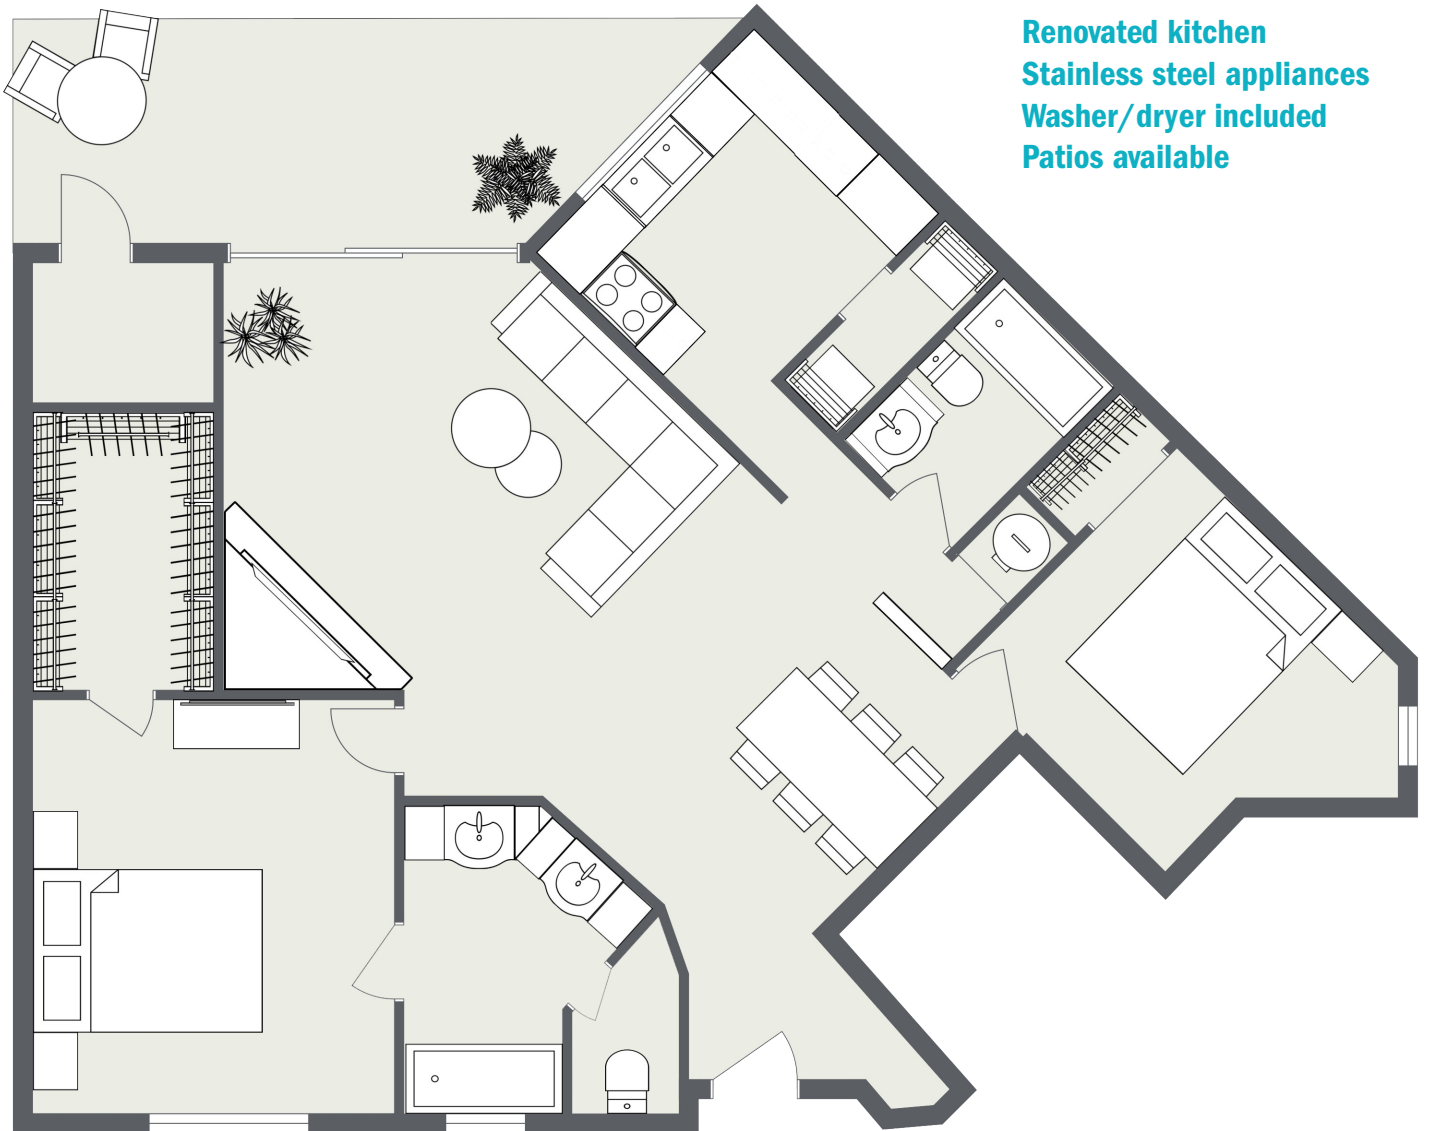

MANOR HOUSE II

Two Bedrooms • Two Baths
1465 Square Feet • \$ _____

Renovated kitchen
Stainless steel appliances
Washer/dryer included
Patio available

OLD BUCKINGHAM
Station
at MIDLOTHIAN VILLAGE

1301 Buckingham Station Drive, Midlothian, VA 23113 | [GSCapts.com/OBS](https://www.GSCapts.com/OBS)

Actual finishes and features may vary. Dimensions and square footage shown are approximate and pricing/availability is subject to change.