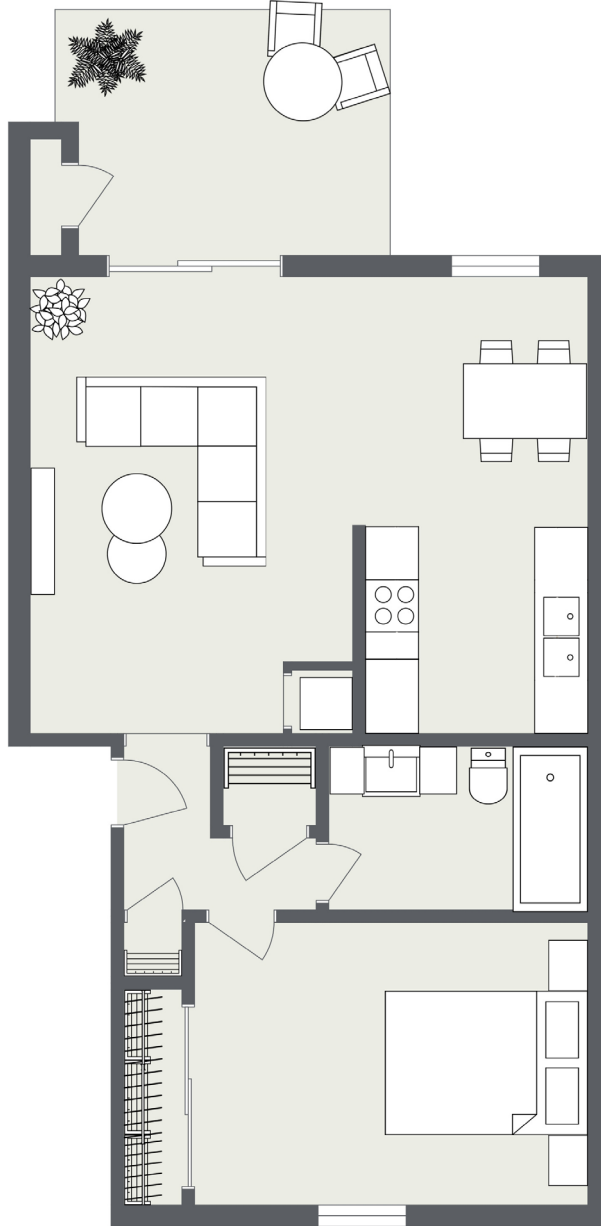

MAGNOLIA

One Bedroom • One Bath
586 Square Feet • \$ _____

Renovated kitchen
Stainless steel appliances
Washer/dryer included

Treehouse

5701 Pony Farm Dr Henrico, VA 23227 | GSCapts.com/TH

Actual finishes and features may vary. Dimensions and square footage shown are approximate and pricing/availability is subject to change.