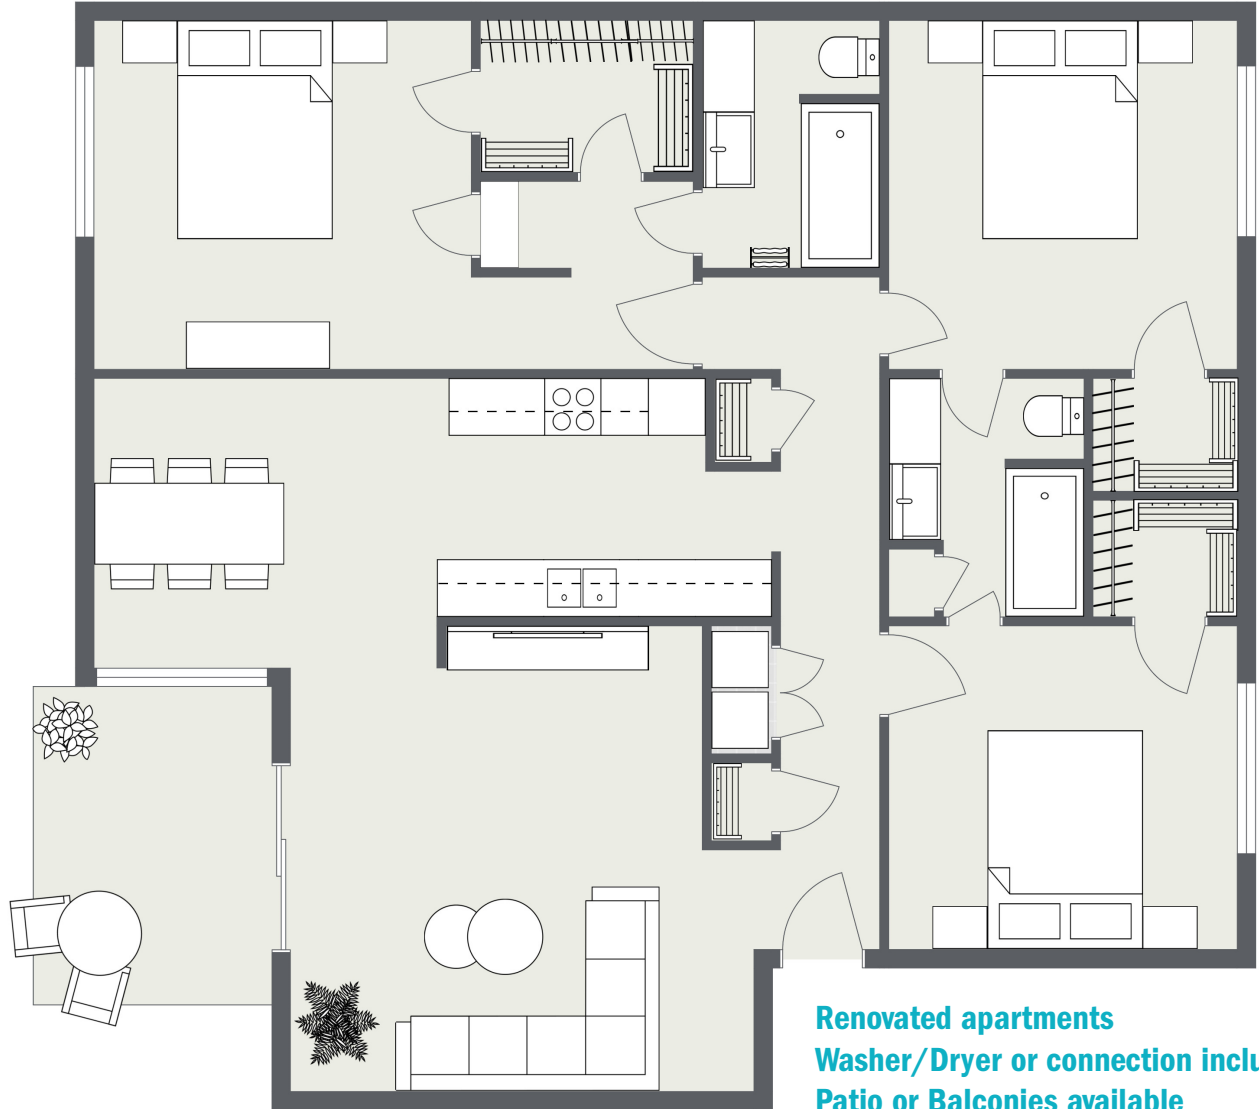

WAVERLY

Three Bedrooms • Two Baths
1495 Square Feet • \$ _____

Renovated apartments
Washer/Dryer or connection included
Patio or Balconies available

MADISON *at* LARGO

601 Rosery Road NE Largo, FL 33770 | GSCapt.com/MAL

This floor plan and the dimensions shown are approximations. Exact layout and square footage may vary. Sizes and specifications subject to change without notice.