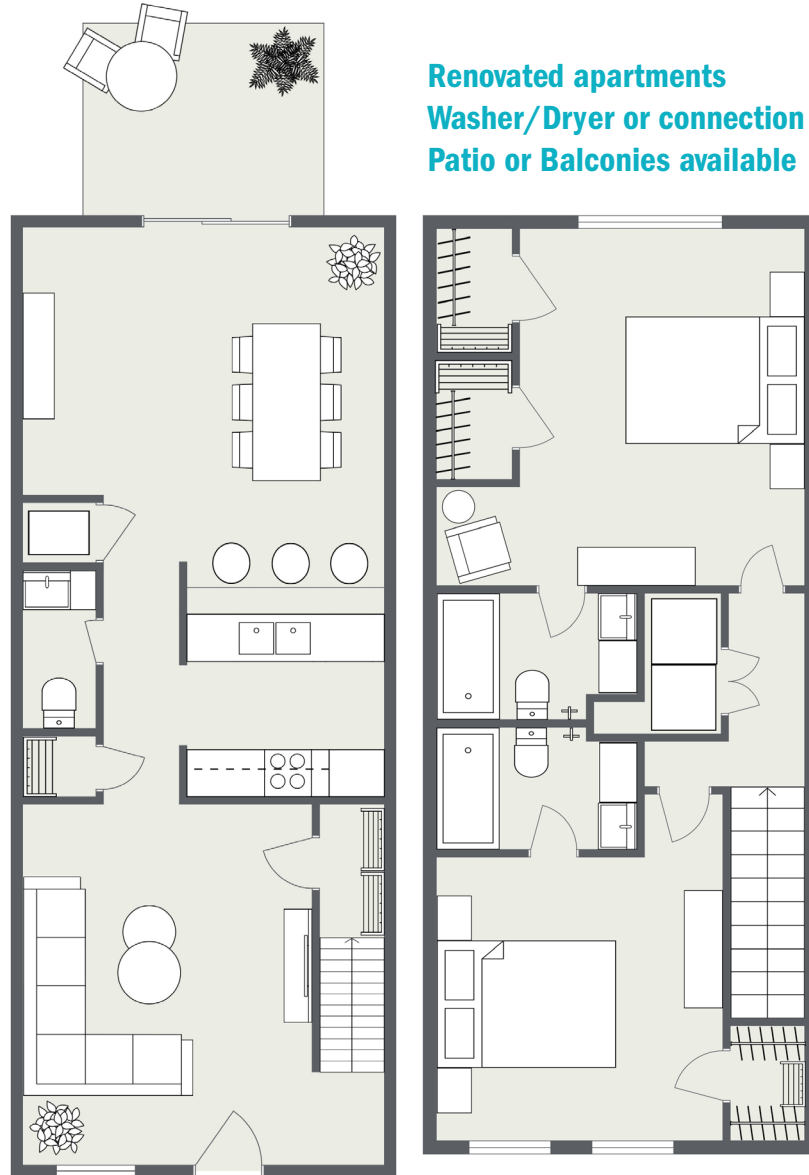

LAUREL

Two Bedrooms • Two One-half Baths
1385 Square Feet • \$ _____

Renovated apartments
Washer/Dryer or connection included
Patio or Balconies available

MADISON *at* LARGO

601 Rosery Road NE Largo, FL 33770 | GSCapts.com/MAL

This floor plan and the dimensions shown are approximations. Exact layout and square footage may vary. Sizes and specifications subject to change without notice.