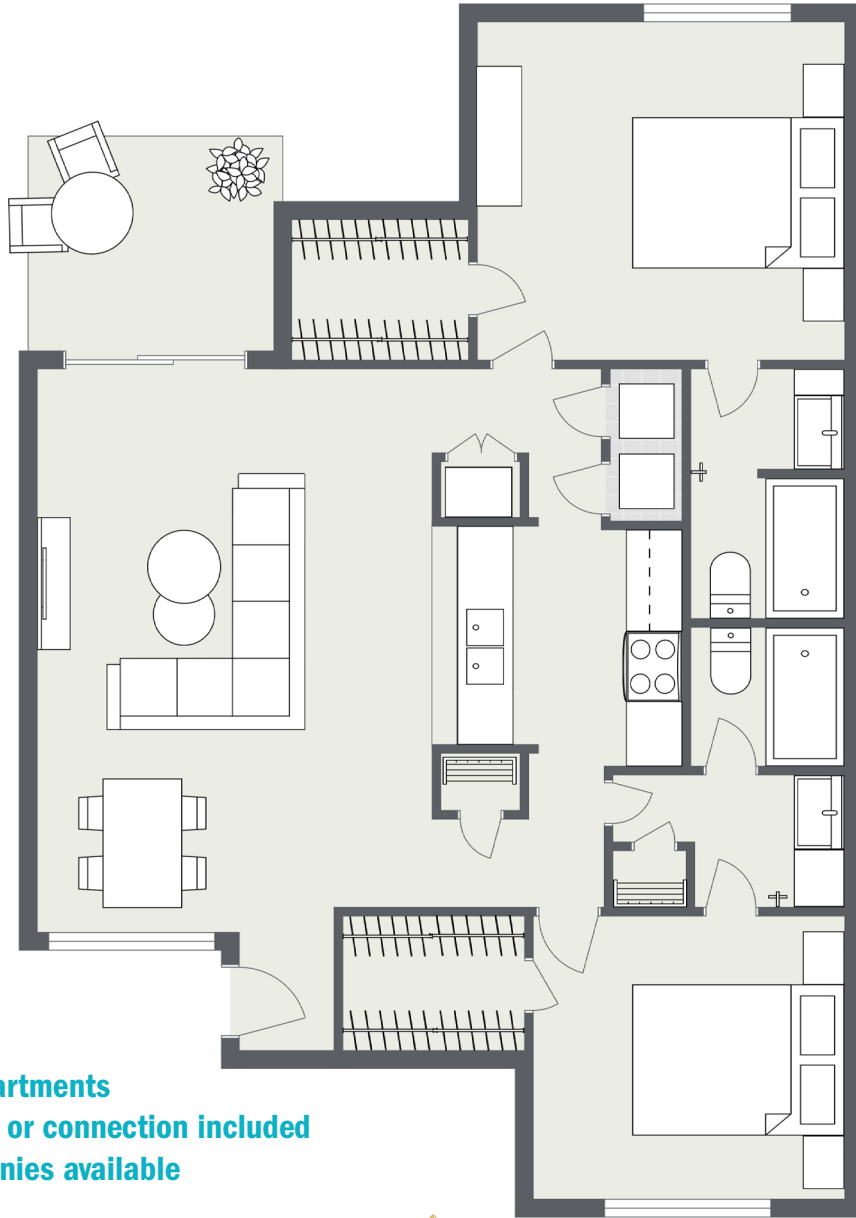

# HAMDEN

Two Bedrooms • Two Baths  
1169 Square Feet • \$ \_\_\_\_\_

Renovated apartments  
Washer/Dryer or connection included  
Patio or Balconies available

## MADISON *at* LARGO

601 Rosery Road NE Largo, FL 33770 | [GSCapt.com/MAL](http://GSCapt.com/MAL)

This floor plan and the dimensions shown are approximations. Exact layout and square footage may vary. Sizes and specifications subject to change without notice.