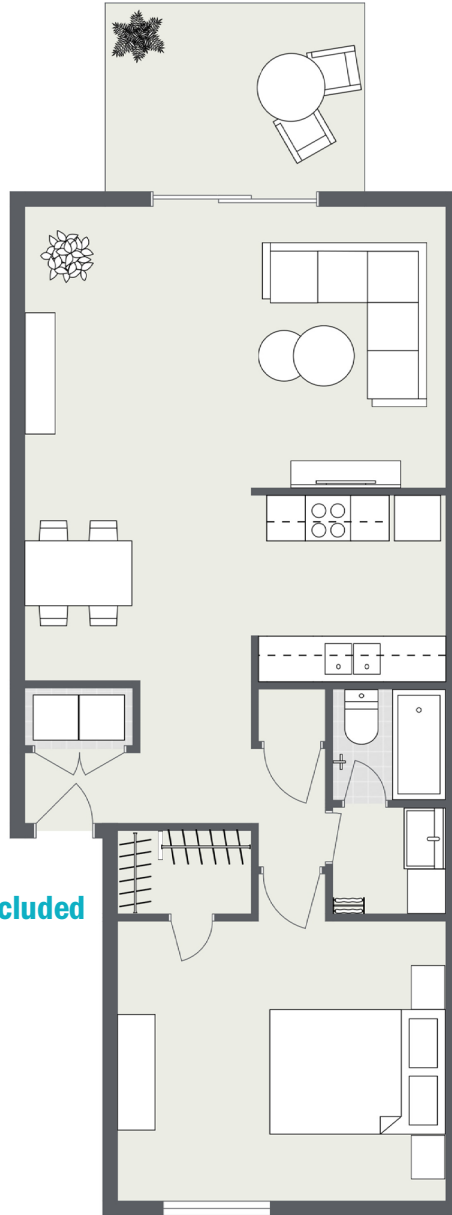

# ANSLEY

One Bedroom • One Bath  
889 Square Feet • \$ \_\_\_\_\_

Renovated apartments  
Washer/Dryer or connection included  
Patio or Balconies available

## MADISON *at* LARGO

601 Rosery Road NE Largo, FL 33770 | [GSCapts.com/MAL](http://GSCapts.com/MAL)

This floor plan and the dimensions shown are approximations. Exact layout and square footage may vary. Sizes and specifications subject to change without notice.