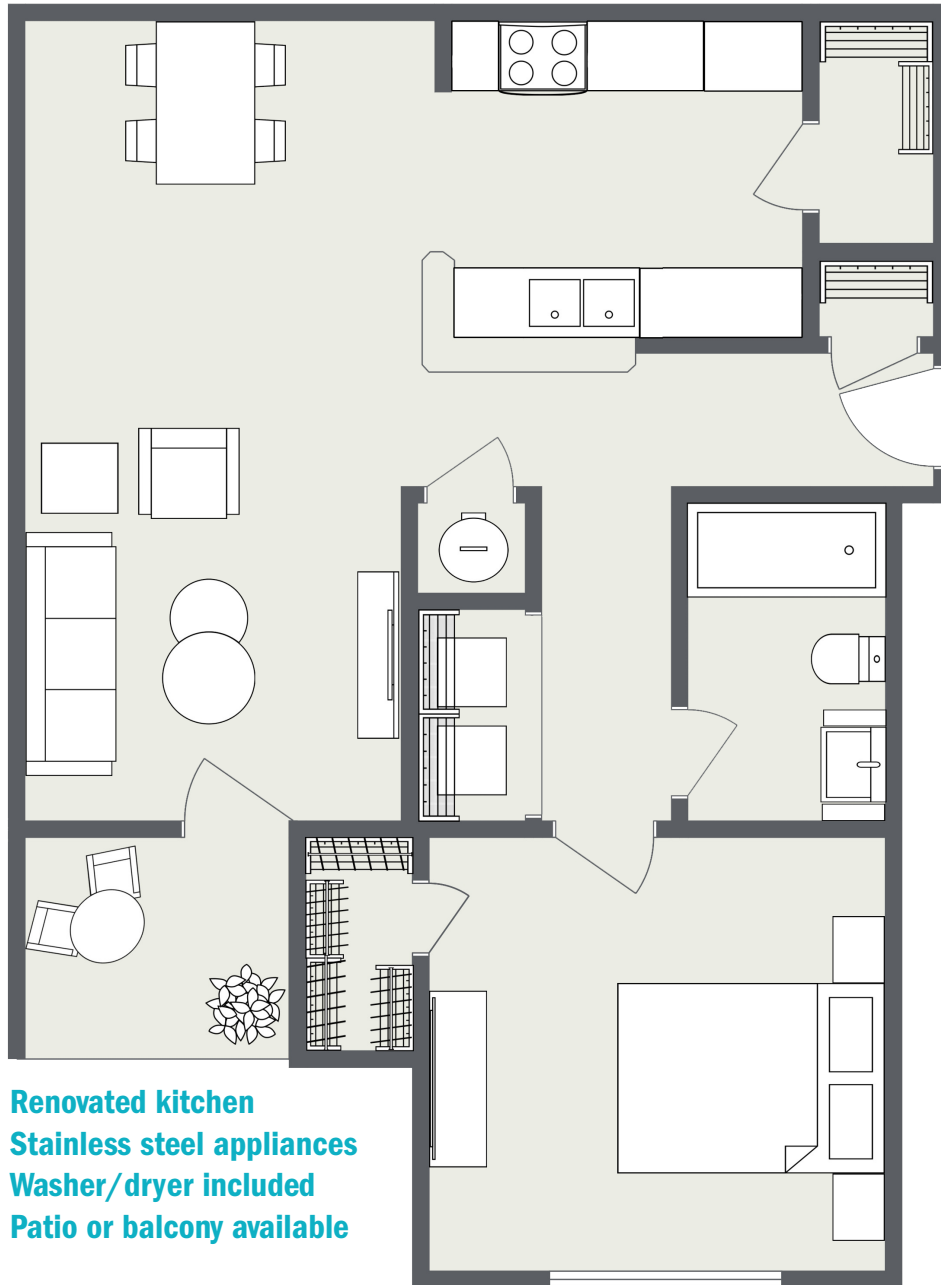

GREENWOOD

One Bedroom • One Bath

771 Square Feet • \$ _____

Renovated kitchen
Stainless steel appliances
Washer/dryer included
Patio or balcony available

Legends
at
VIRGINIA CENTER

1200 Virginia Center Parkway Glen Allen, VA 23059 | GSCapt.com/LVC

Actual finishes and features may vary. Dimensions and square footage shown are approximate and pricing/availability is subject to change.