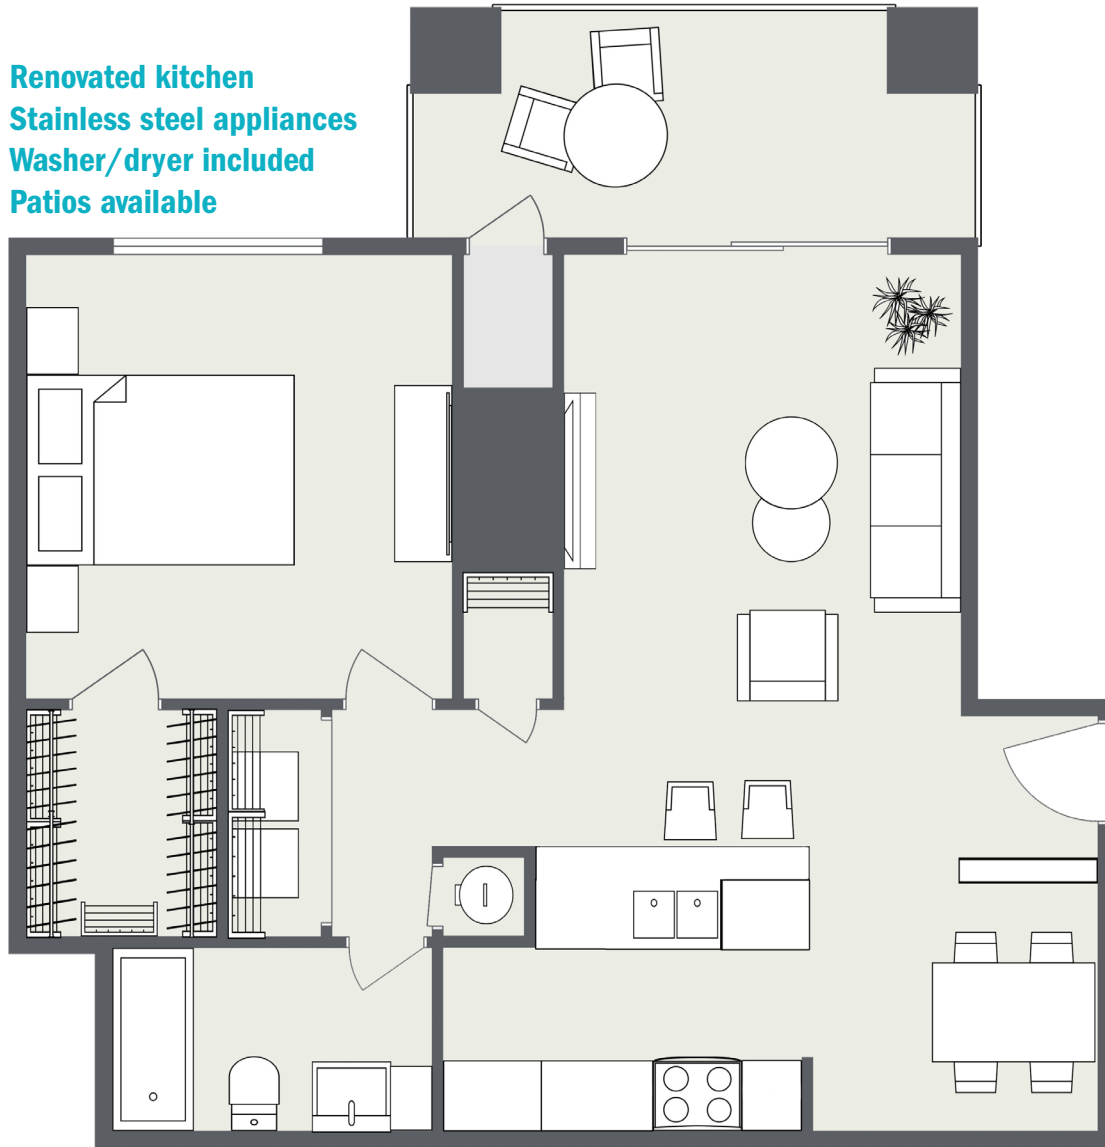

JAMES

One Bedroom • One Bath
826 Square Feet • \$ _____

Renovated kitchen
Stainless steel appliances
Washer/dryer included
Patios available

OLD BUCKINGHAM
Station
at MIDLOTHIAN VILLAGE

1301 Buckingham Station Drive, Midlothian, VA 23113 | GSCapts.com/OBS

Actual finishes and features may vary. Dimensions and square footage shown are approximate and pricing/availability is subject to change.