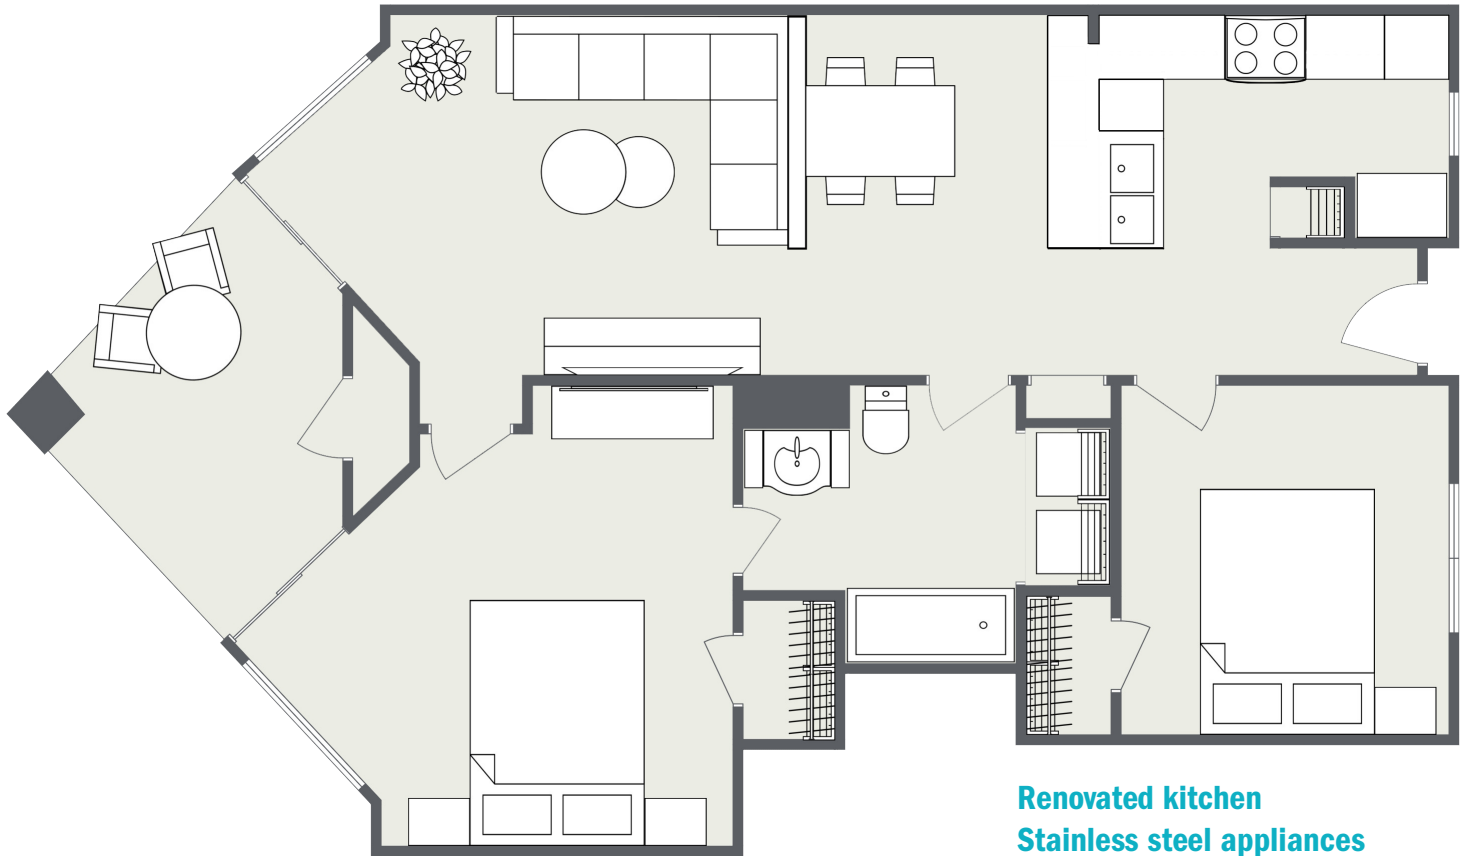

HUGUENOT

Two Bedrooms • One Bath
1000 Square Feet • \$ _____

Renovated kitchen
Stainless steel appliances
Washer/dryer included
Patios available

OLD BUCKINGHAM
Station
at MIDLOTHIAN VILLAGE

1301 Buckingham Station Drive, Midlothian, VA 23113 | GSCapts.com/OBS

Actual finishes and features may vary. Dimensions and square footage shown are approximate and pricing/availability is subject to change.