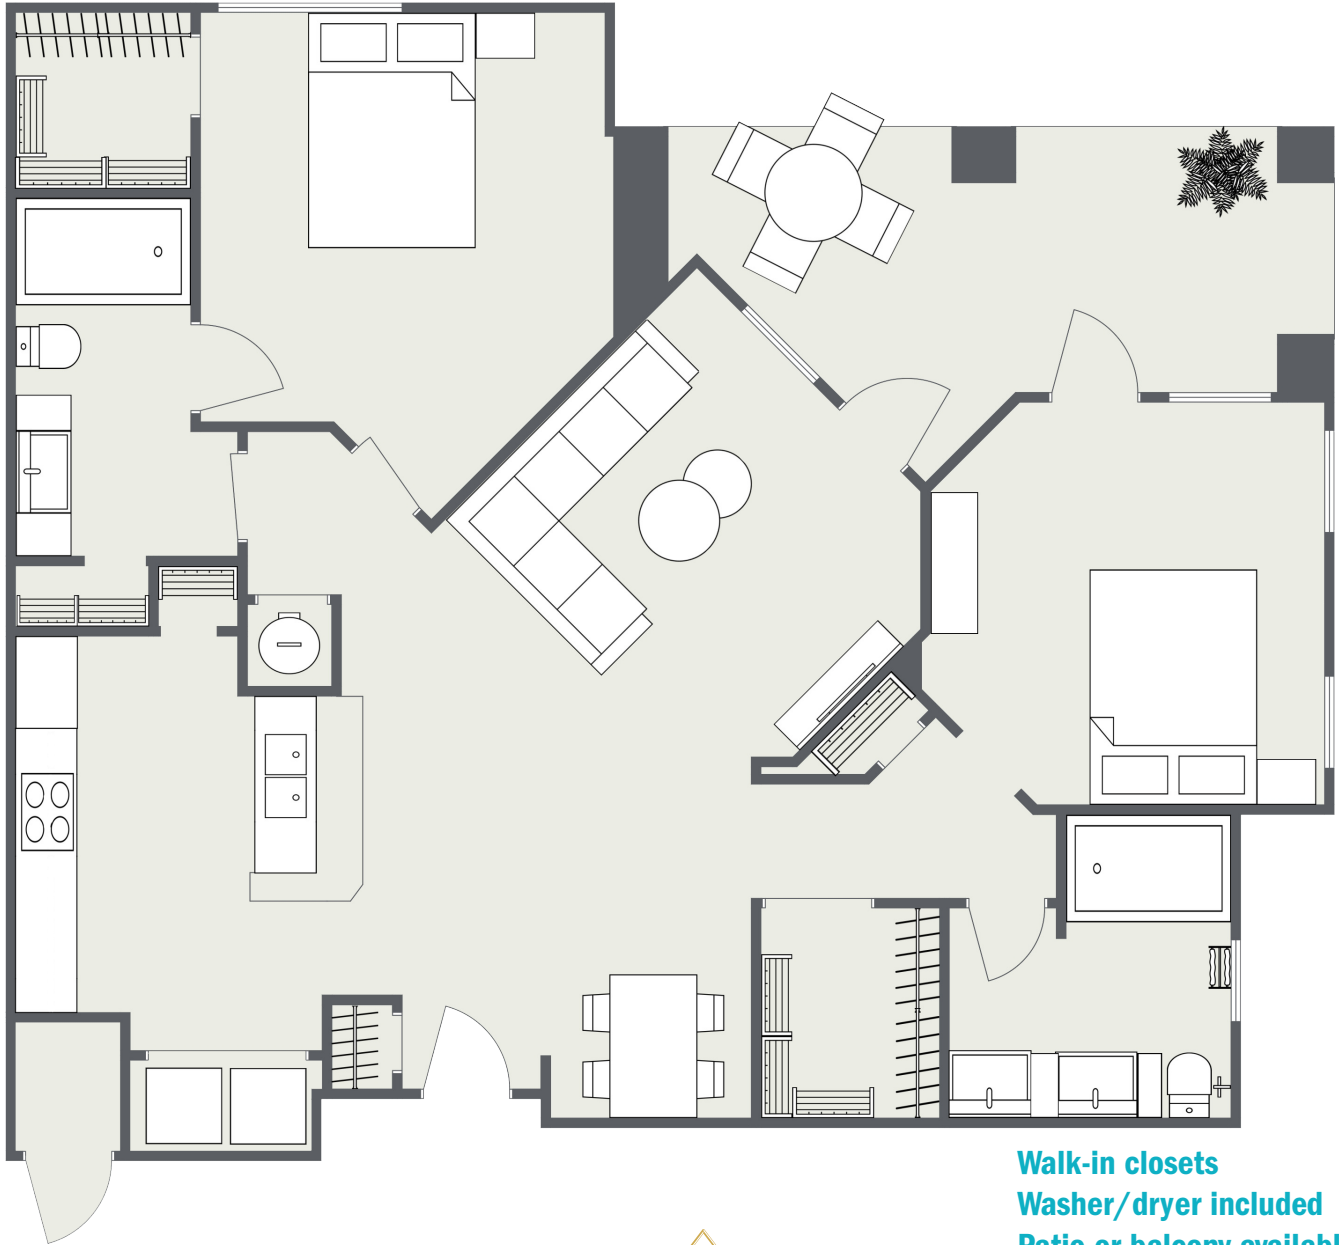

DANIEL

Two Bedrooms • Two Baths
1387 Square Feet • \$ _____

Walk-in closets
Washer/dryer included
Patio or balcony available

1508 Ladora Drive, Brandon, FL 33511 | GSCapts.com/HLB

This floor plan and the dimensions shown are approximations. Exact layout and square footage may vary. Sizes and specifications subject to change without notice.