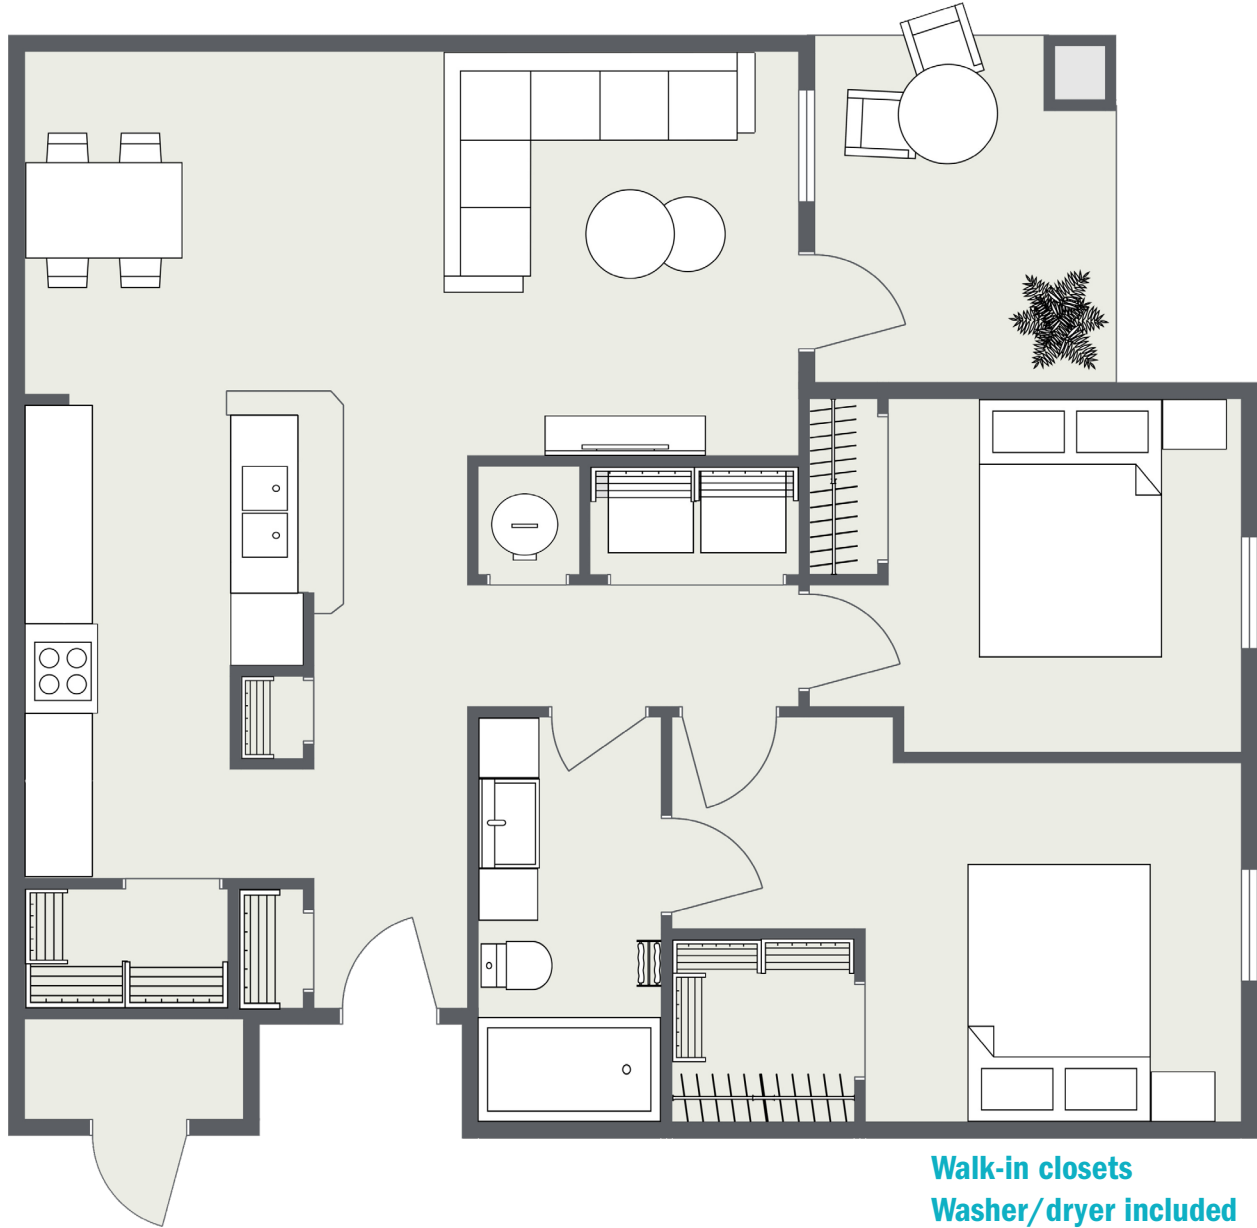

# BYRON

Two Bedrooms • One Bath  
1094 Square Feet • \$ \_\_\_\_\_

Walk-in closets  
Washer/dryer included  
Patio or balcony available

1508 Ladora Drive, Brandon, FL 33511 | [GSCapts.com/HLB](https://www.GSCapts.com/HLB)

This floor plan and the dimensions shown are approximations. Exact layout and square footage may vary. Sizes and specifications subject to change without notice.