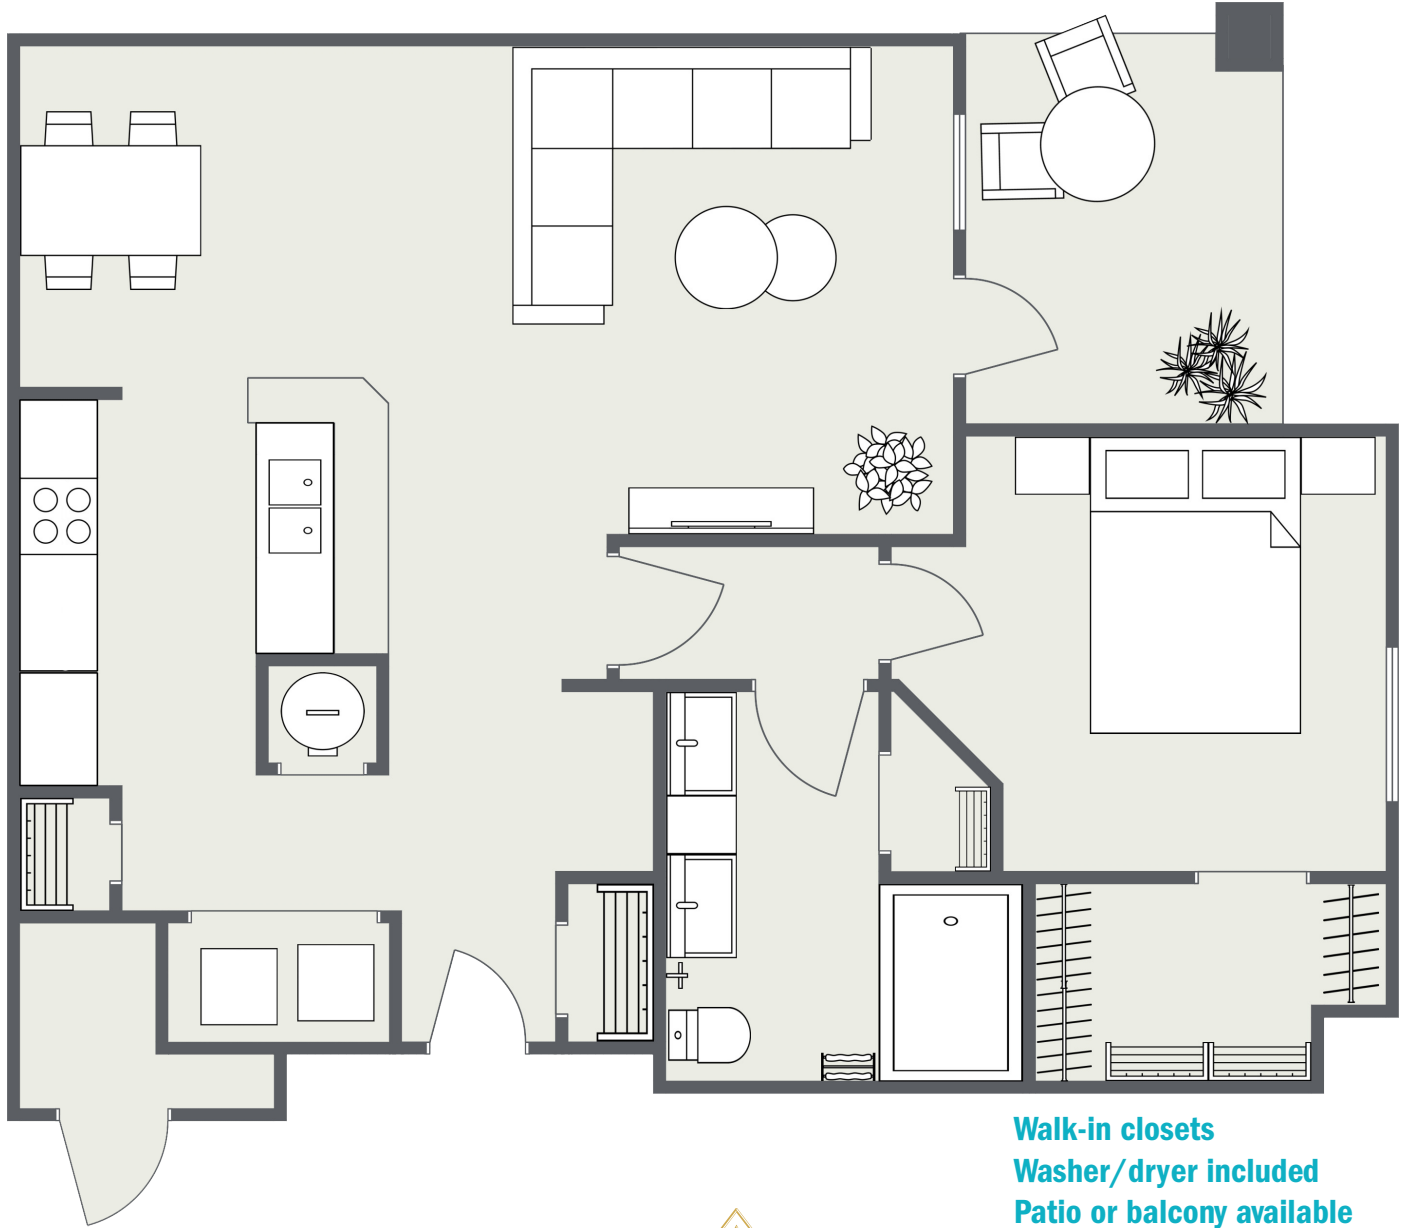

ANDREW

One Bedroom • One Bath
914 Square Feet • \$ _____

Walk-in closets
Washer/dryer included
Patio or balcony available

1508 Ladora Drive, Brandon, FL 33511 | [GSCapts.com/HLB](https://www.GSCapts.com/HLB)

This floor plan and the dimensions shown are approximations. Exact layout and square footage may vary. Sizes and specifications subject to change without notice.