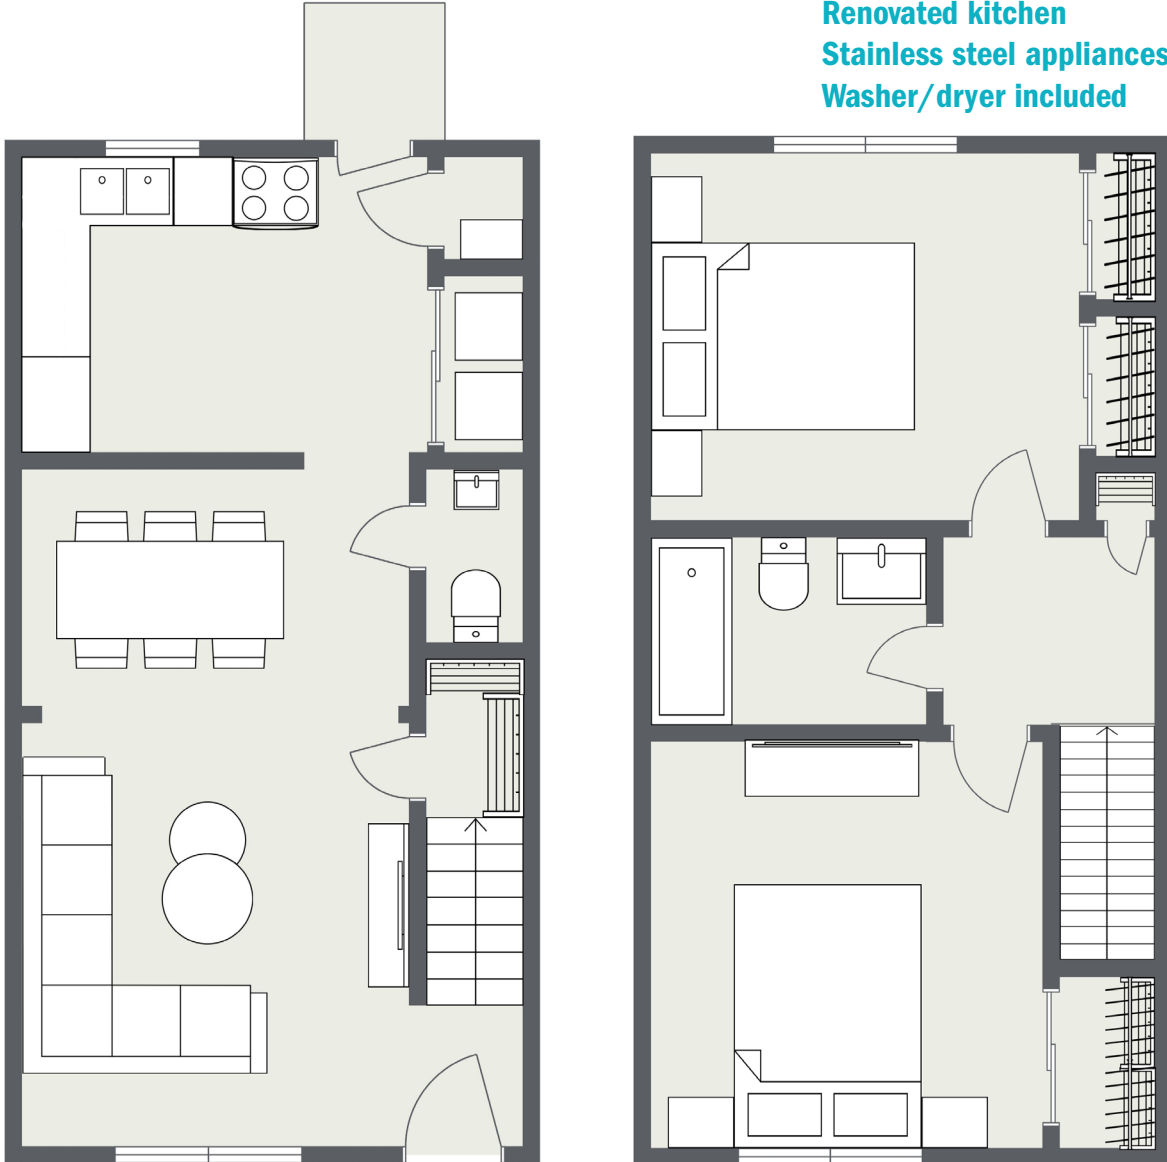

FENNEC

Two Bedrooms • One and One-half Baths
1018 Square Feet • \$ _____

Renovated kitchen
Stainless steel appliances
Washer/dryer included

Foxchase
Brandywine

2400 Milhaven Drive, Henrico, VA 23238 | GSCapts.com/FC

Actual finishes and features may vary. Dimensions and square footage shown are approximate and pricing/availability is subject to change.