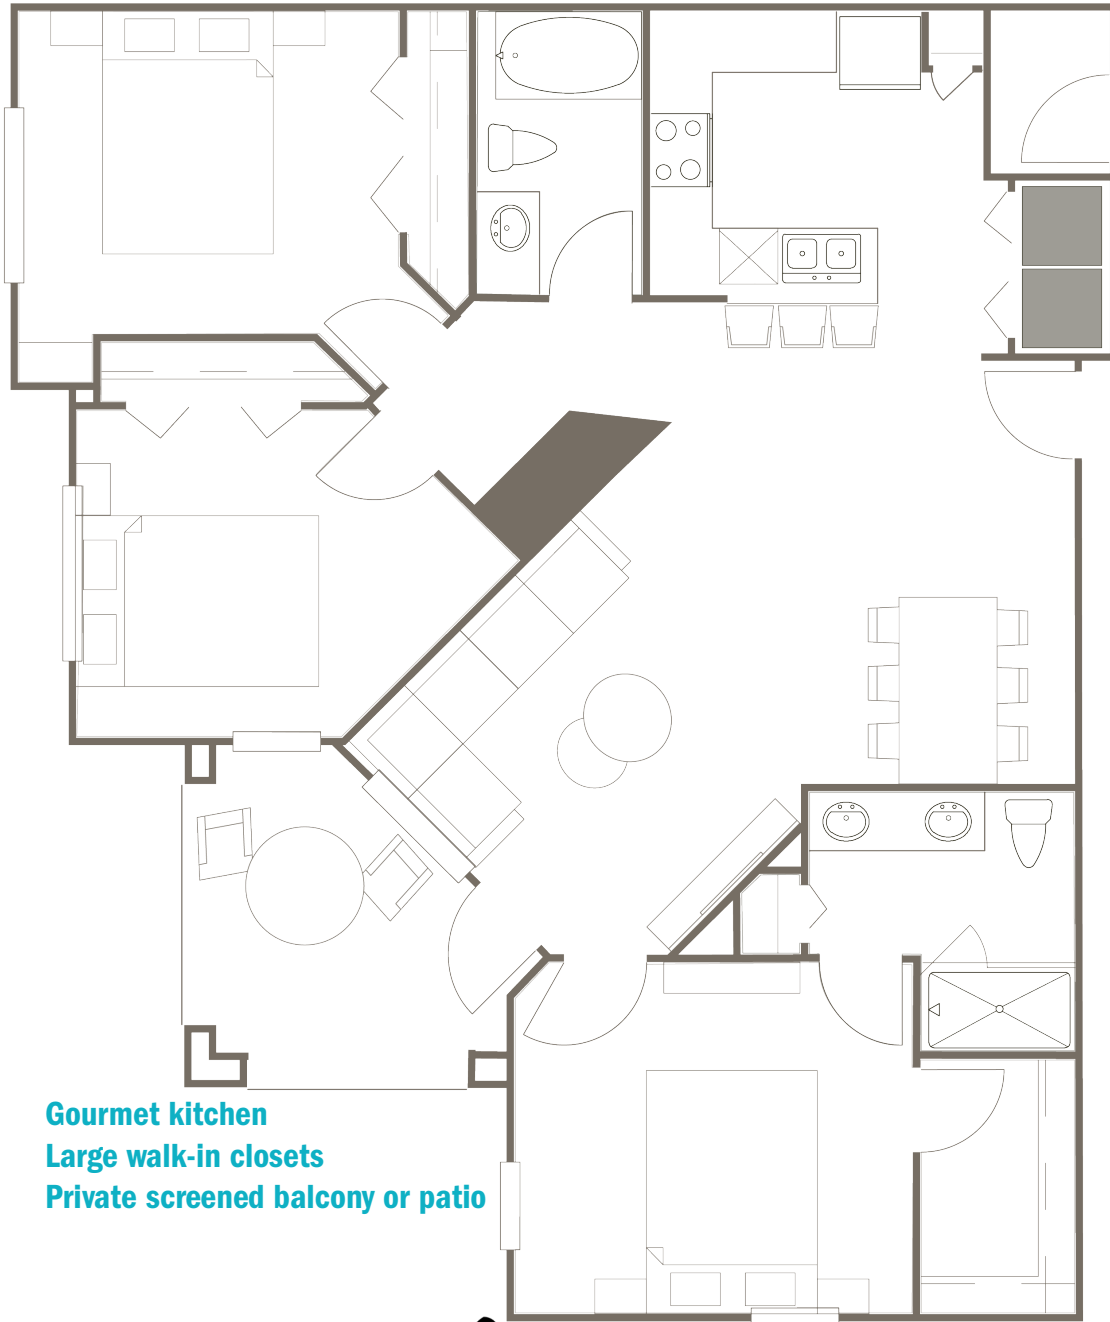

OSPREY

Three Bedrooms • Two Baths
1315 Square Feet • \$ _____

Scan below to
apply online:

Gourmet kitchen
Large walk-in closets
Private screened balcony or patio

ANSON
on Palmer Ranch

6251 Sawyer Loop Rd Sarasota, FL 34238 | GSCapt.com/APR

*Actual finishes and features may vary. Dimensions and square footage shown are approximate and pricing/availability is subject to change.