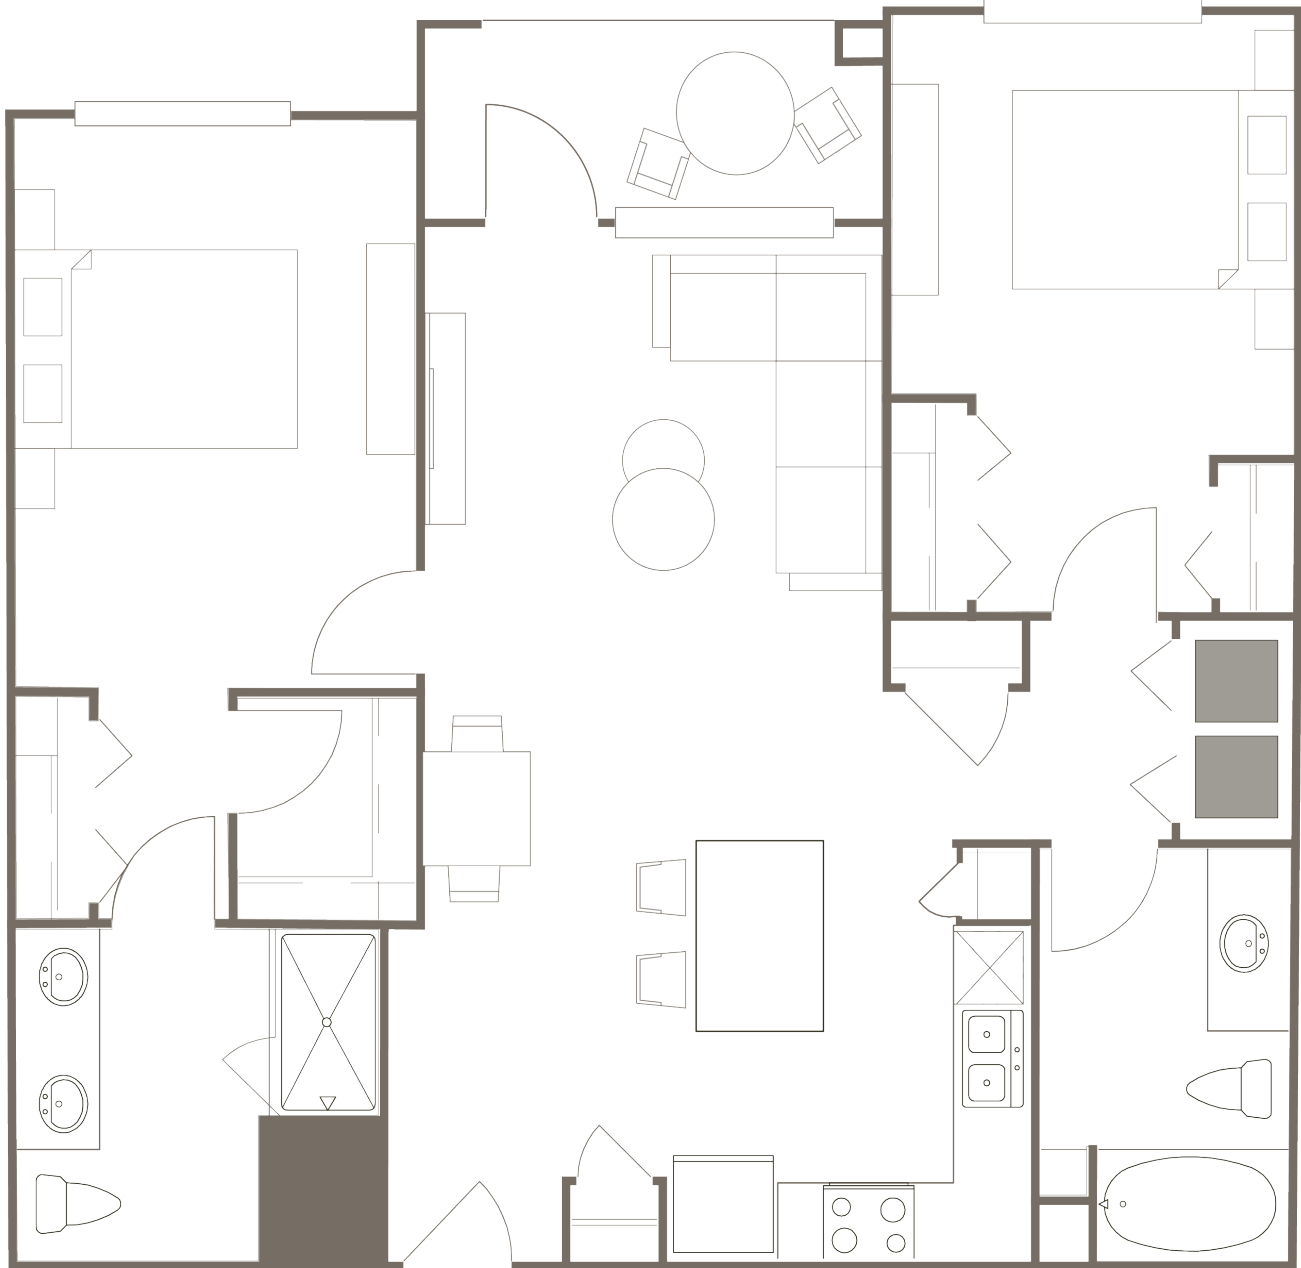

CASEY

Two Bedrooms • Two Baths
1152 Square Feet • \$ _____

Scan below to
apply online:

ANSON
on Palmer Ranch

Gourmet kitchen
Large walk-in closets
Private screened balcony or patio

6251 Sawyer Loop Rd Sarasota, FL 34238 | GSCapt.com/APR

*Actual finishes and features may vary. Dimensions and square footage shown are approximate and pricing/availability is subject to change.