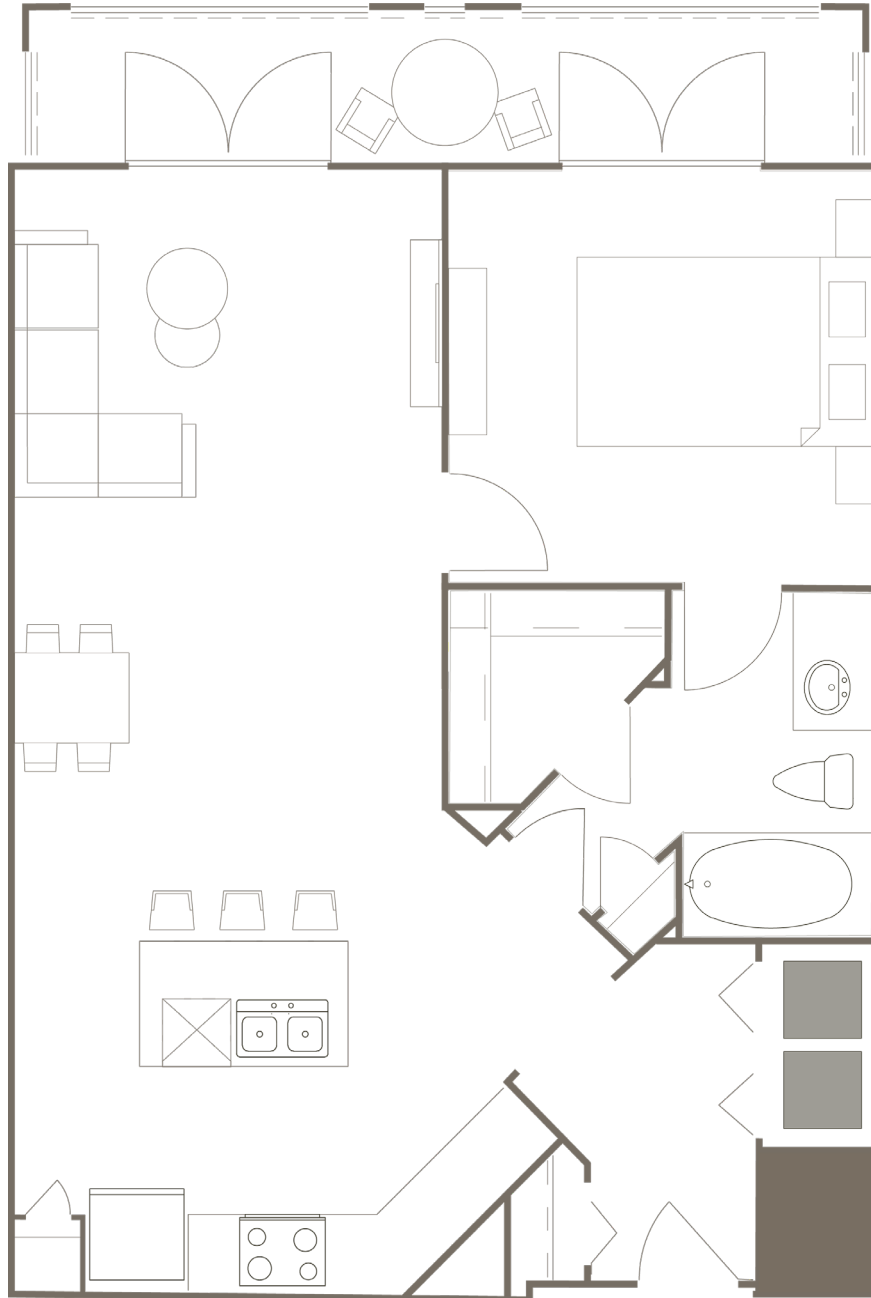

VENICE

One Bedroom • One Bath
865 Square Feet • \$ _____

Scan below to
apply online:

ANSON
on Palmer Ranch

Gourmet kitchen
Large walk-in closet
Private screened balcony or patio

6251 Sawyer Loop Rd Sarasota, FL 34238 | GSCapts.com/APR

*Actual finishes and features may vary. Dimensions and square footage shown are approximate and pricing/availability is subject to change.