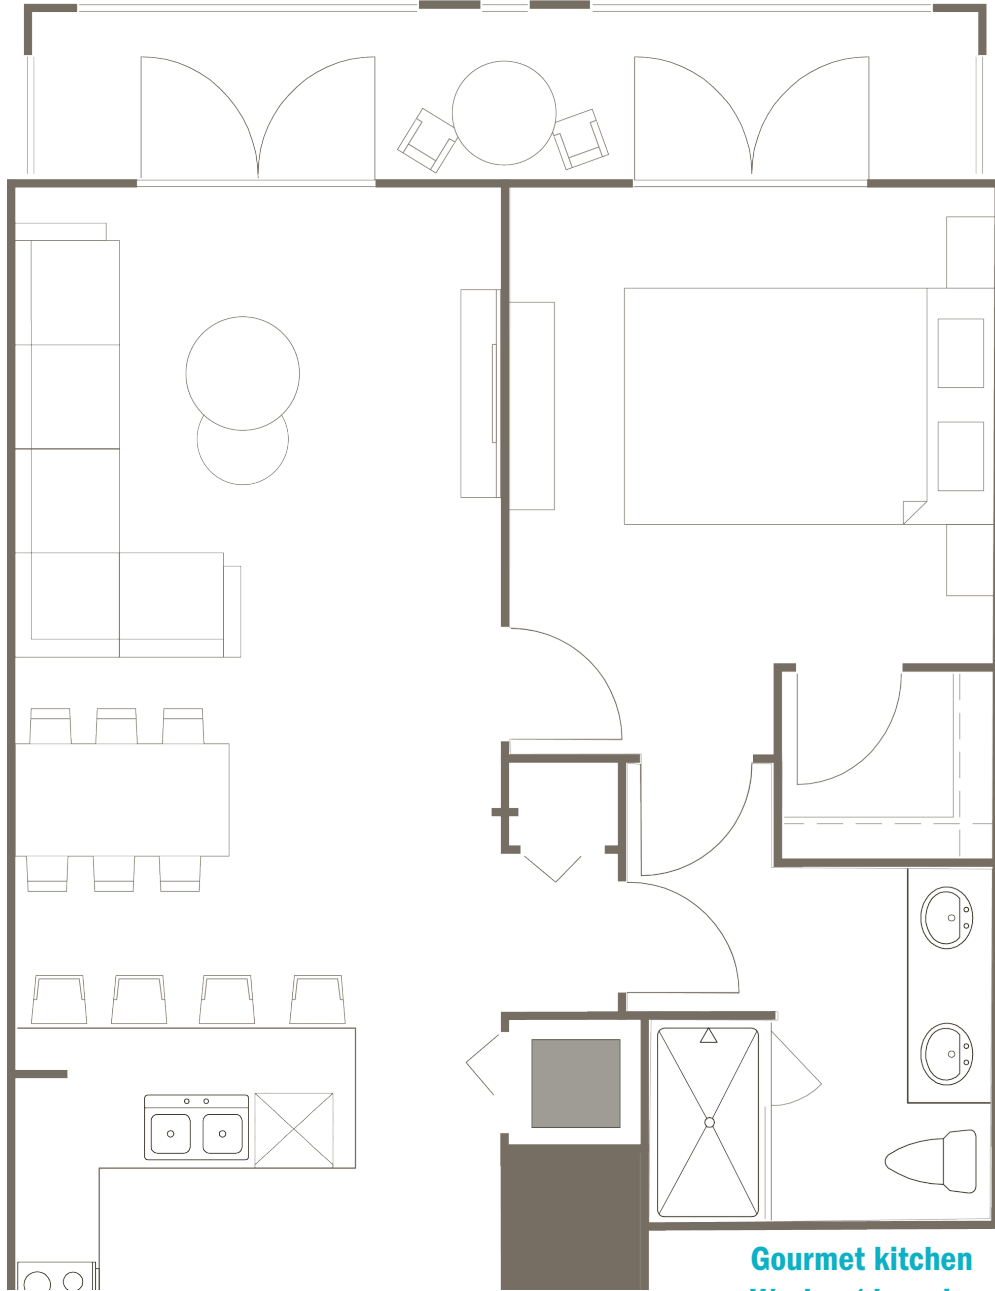

LIDO

One Bedroom • One Bath
828 Square Feet • \$ _____

Scan below to
apply online:

Gourmet kitchen
Washer/dryer in each home
Private screened balcony or patio

ANSON
on Palmer Ranch

6251 Sawyer Loop Rd Sarasota, FL 34238 | [GSCapt.com/APR](https://www.GSCapt.com/APR)

*Actual finishes and features may vary. Dimensions and square footage shown are approximate and pricing/availability is subject to change.