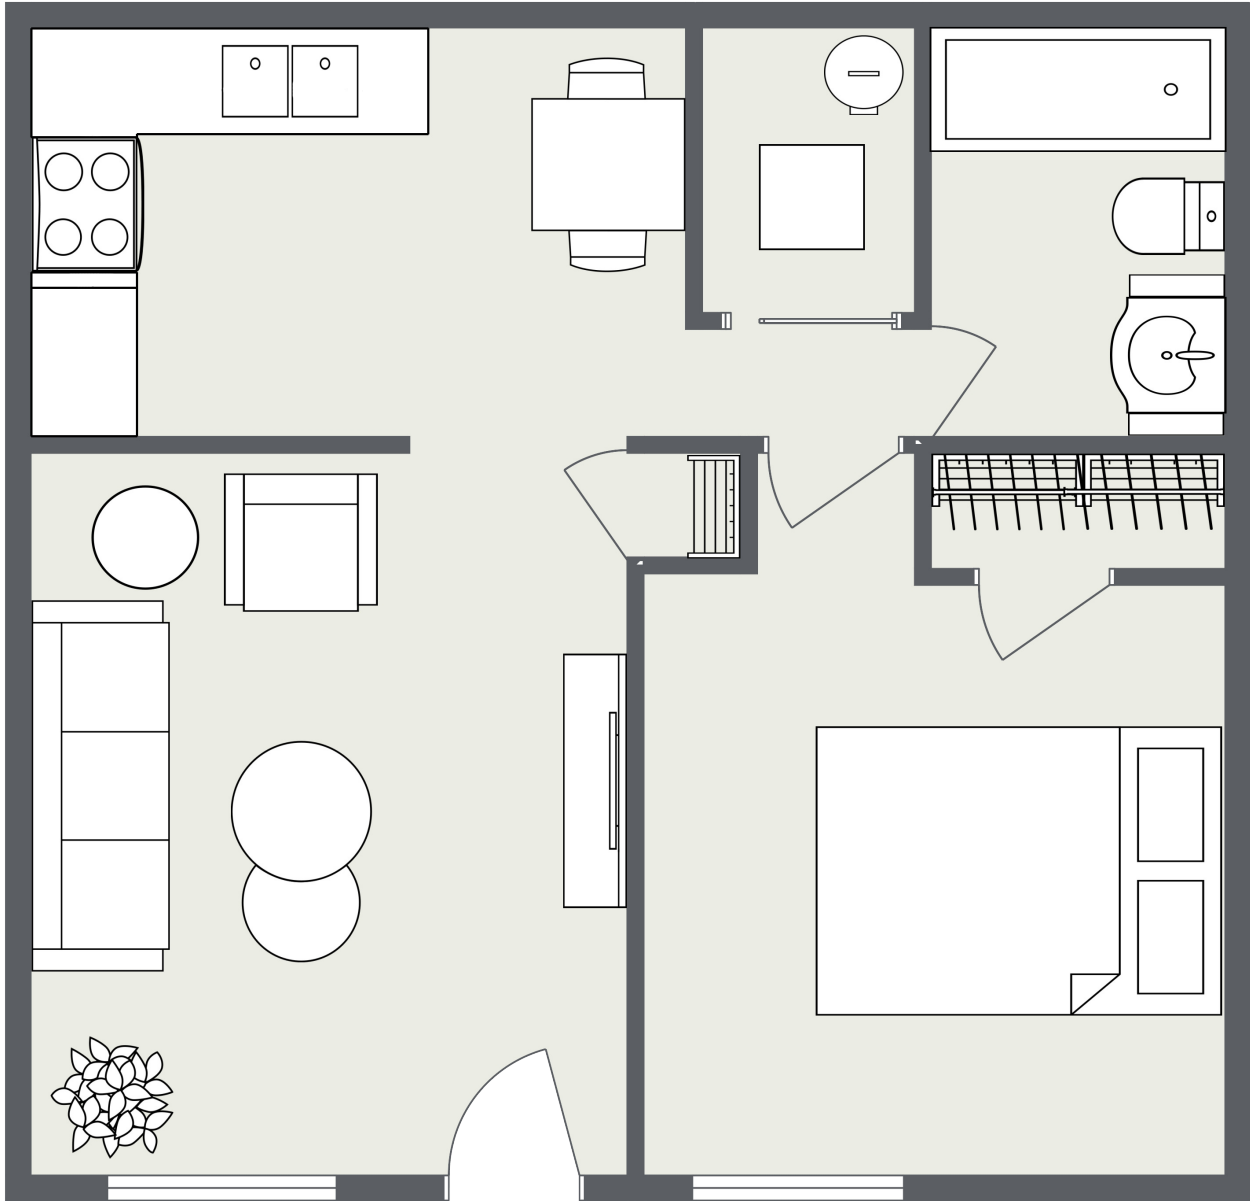

ERWIN

One Bedroom • One Bath
550 Square Feet • \$ _____

Renovated kitchen
Stainless steel appliances
Washer/dryer

CHAPEL TOWER

1315 Morreene Road Apt 1-F, Durham, NC 27705 | GSCapts.com/CT

Actual finishes and features may vary. Dimensions and square footage shown are approximate and pricing/availability is subject to change.