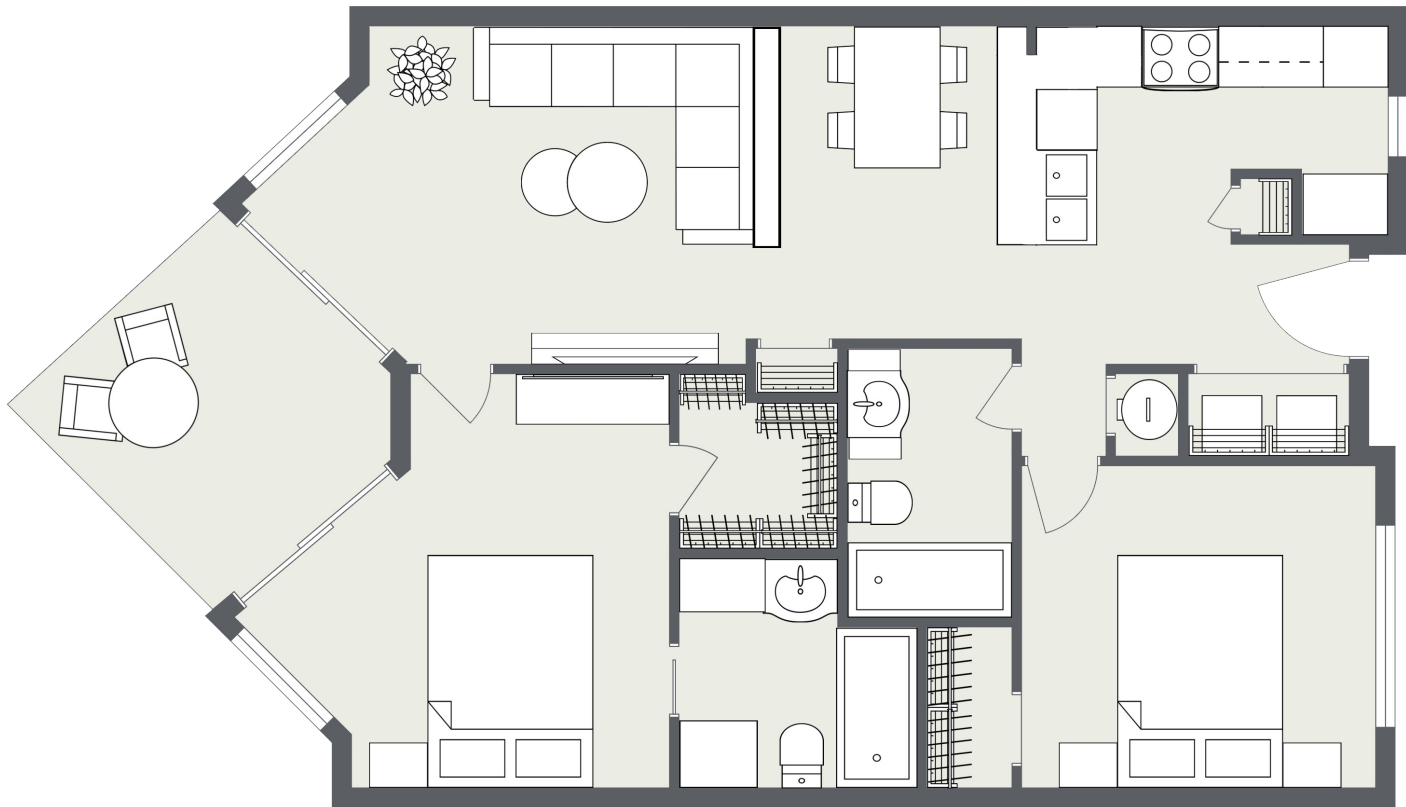

CHESTERFIELD

Two Bedrooms • Two Baths
1079 Square Feet • \$_____

Renovated kitchen
Stainless steel appliances
Washer/dryer included
Patios available

OLD BUCKINGHAM
Station
at MIDLOTHIAN VILLAGE

1301 Buckingham Station Drive, Midlothian, VA 23113 | GSCapt.com/OBS

Actual finishes and features may vary. Dimensions and square footage shown are approximate and pricing/availability is subject to change.