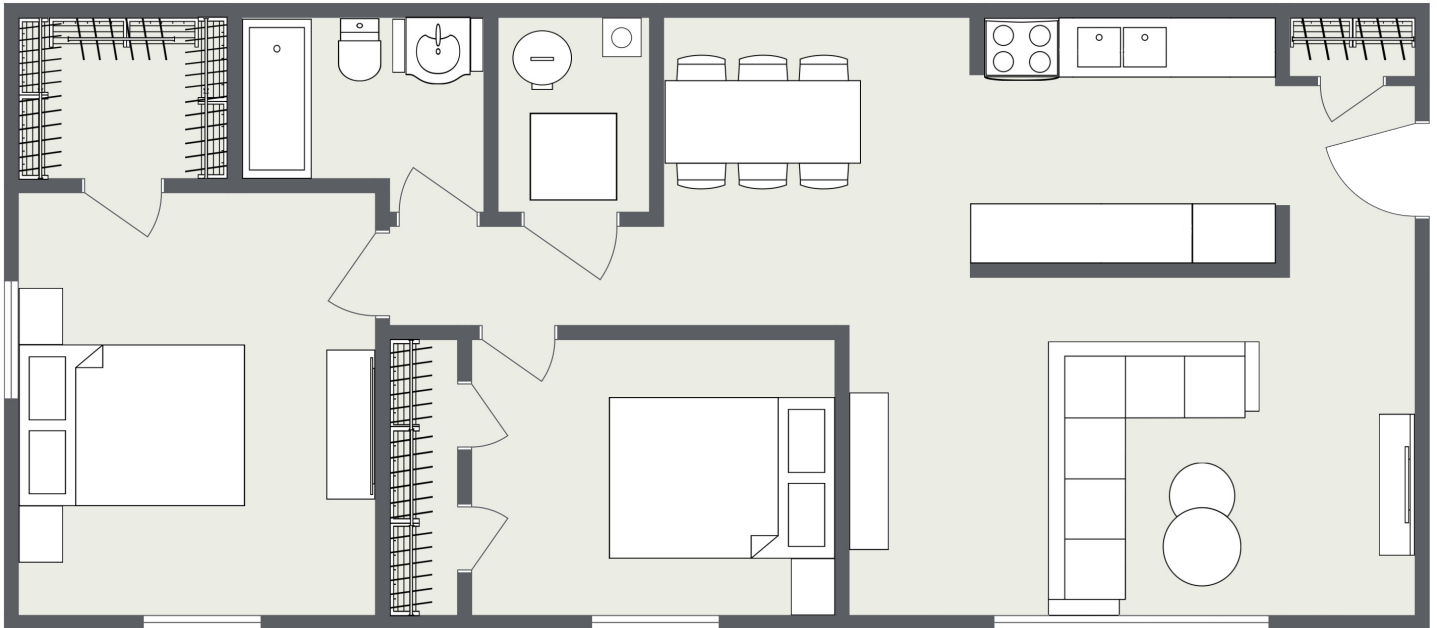

# CAROLINA

Two Bedrooms • One Bath  
950 Square Feet • \$ \_\_\_\_\_

Renovated kitchen  
Stainless steel appliances  
Washer/dryer