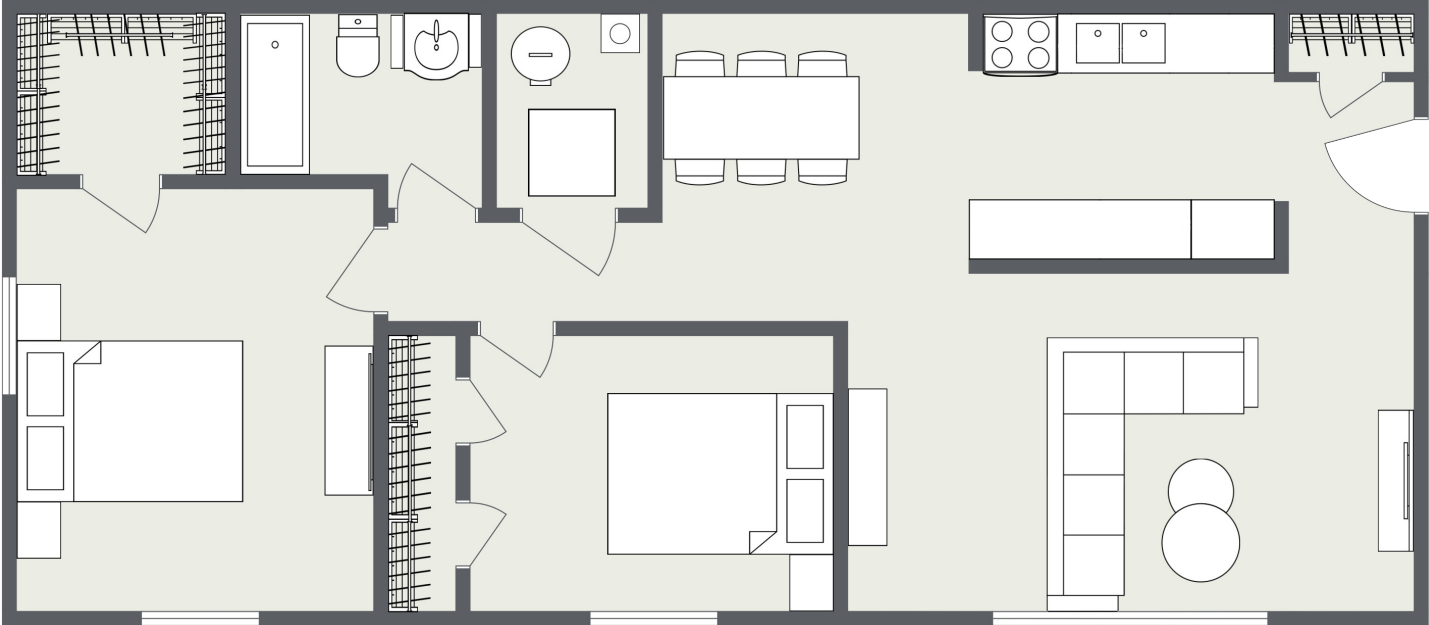

CAROLINA UPPER

Two Bedrooms • One Bath
950 Square Feet • \$ _____

Renovated kitchen
Stainless steel appliances
Washer/dryer

CHAPEL TOWER

1315 Morreene Road Apt 1-F, Durham, NC 27705 | GSCapt.com/CT

Actual finishes and features may vary. Dimensions and square footage shown are approximate and pricing/availability is subject to change.