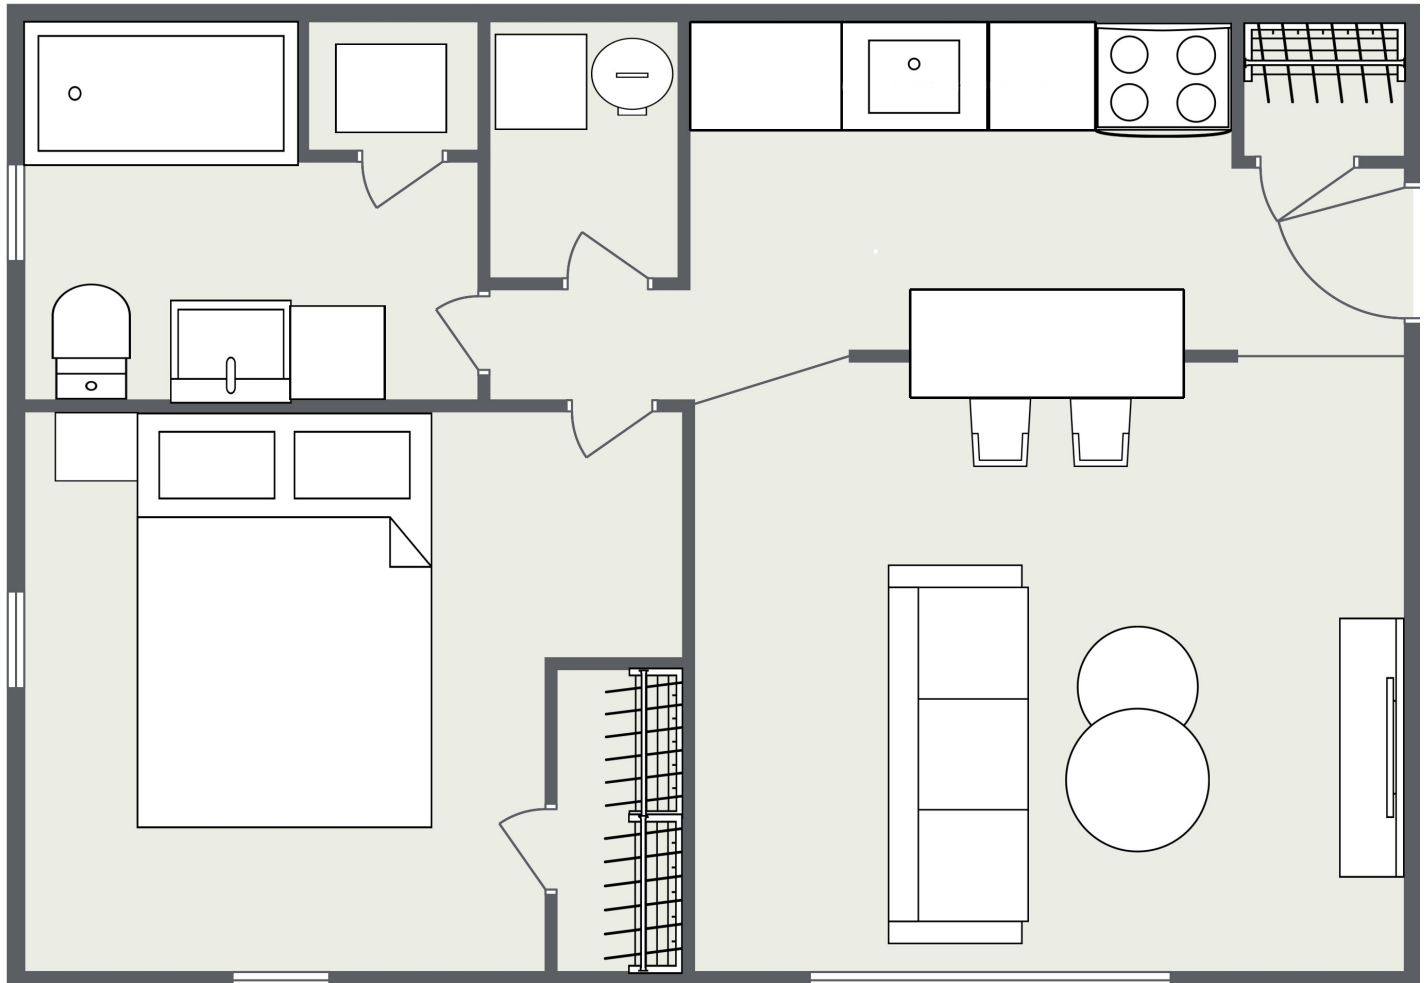

CAROLINA BLUE

One Bedroom • One Bath
649 Square Feet • \$ _____

Renovated kitchen
Stainless steel appliances
Breakfast bar

KINGSWOOD

1105 Hwy 54 Bypass, Chapel Hill, NC 27516 | GSCapt.com/KW

Actual finishes and features may vary. Dimensions and square footage shown are approximate and pricing/availability is subject to change.