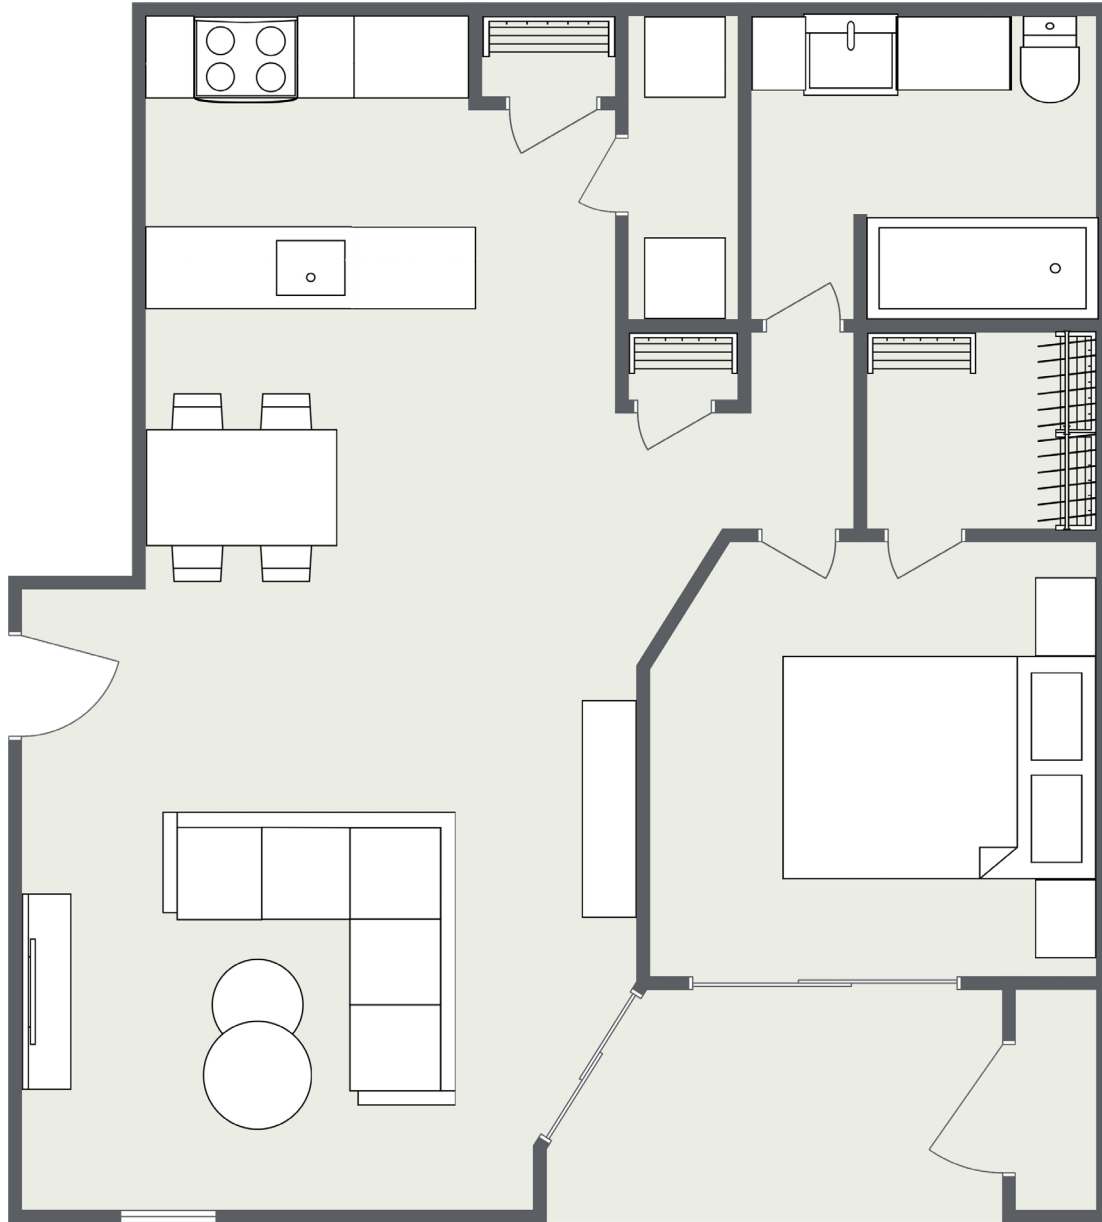

CARLTON

One Bedroom • One Bath

735 Square Feet • \$ _____

Renovated kitchen
Stainless steel appliances
Patio or balcony

Regency Square

3250 Mercer University Drive, Chamblee, GA 30341 | GSCapts.com/RS

This floor plan and the dimensions shown are approximations. Exact layout and square footage may vary. Sizes and specifications subject to change without notice.