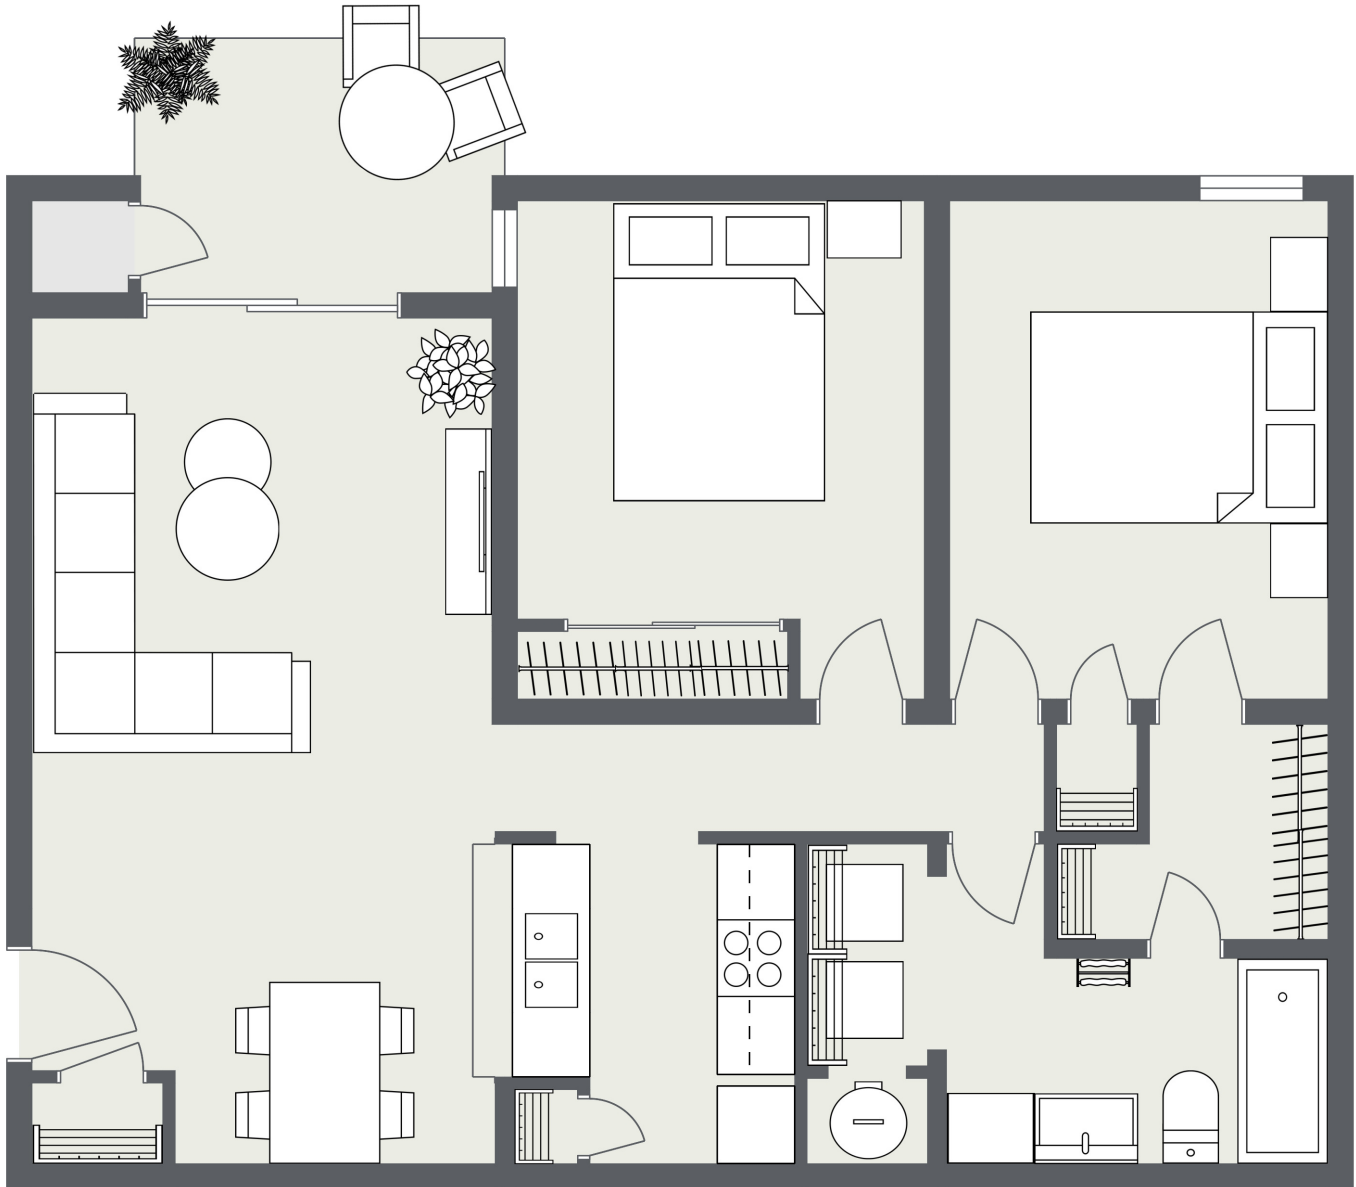

WINDSOR

Two Bedrooms • One Bath
871 Square Feet • \$ _____

CHESTERFIELD
Village

Renovated kitchen
Stainless steel appliances
Granite countertops
Washer/dryer included

211 Lingstorm Lane North Chesterfield, VA 23225 | GSCapts.com/CV

This floor plan and the dimensions shown are approximations. Exact layout and square footage may vary. Sizes and specifications subject to change without notice.