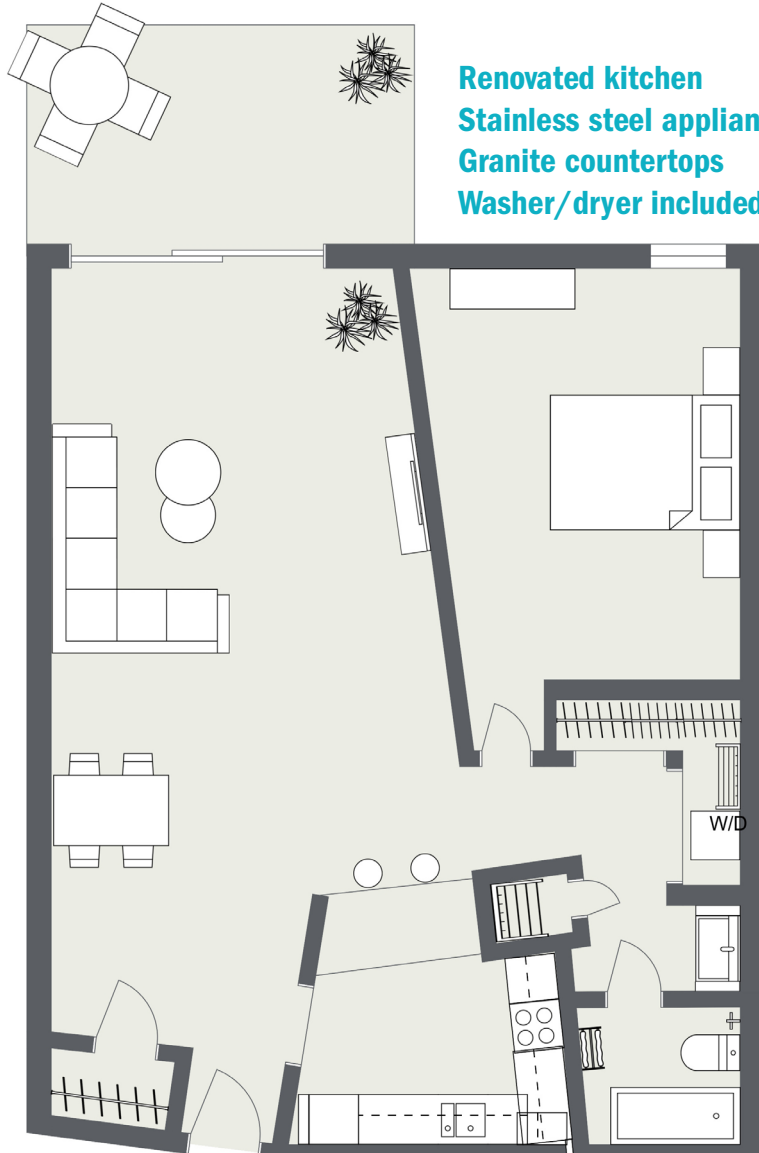

ROCHESTER

One Bedroom • One Bath
723 Square Feet • \$ _____

CHESTERFIELD
Village

211 Lingstorm Lane North Chesterfield, VA 23225 | GSCapt.com/CV

This floor plan and the dimensions shown are approximations. Exact layout and square footage may vary. Sizes and specifications subject to change without notice.