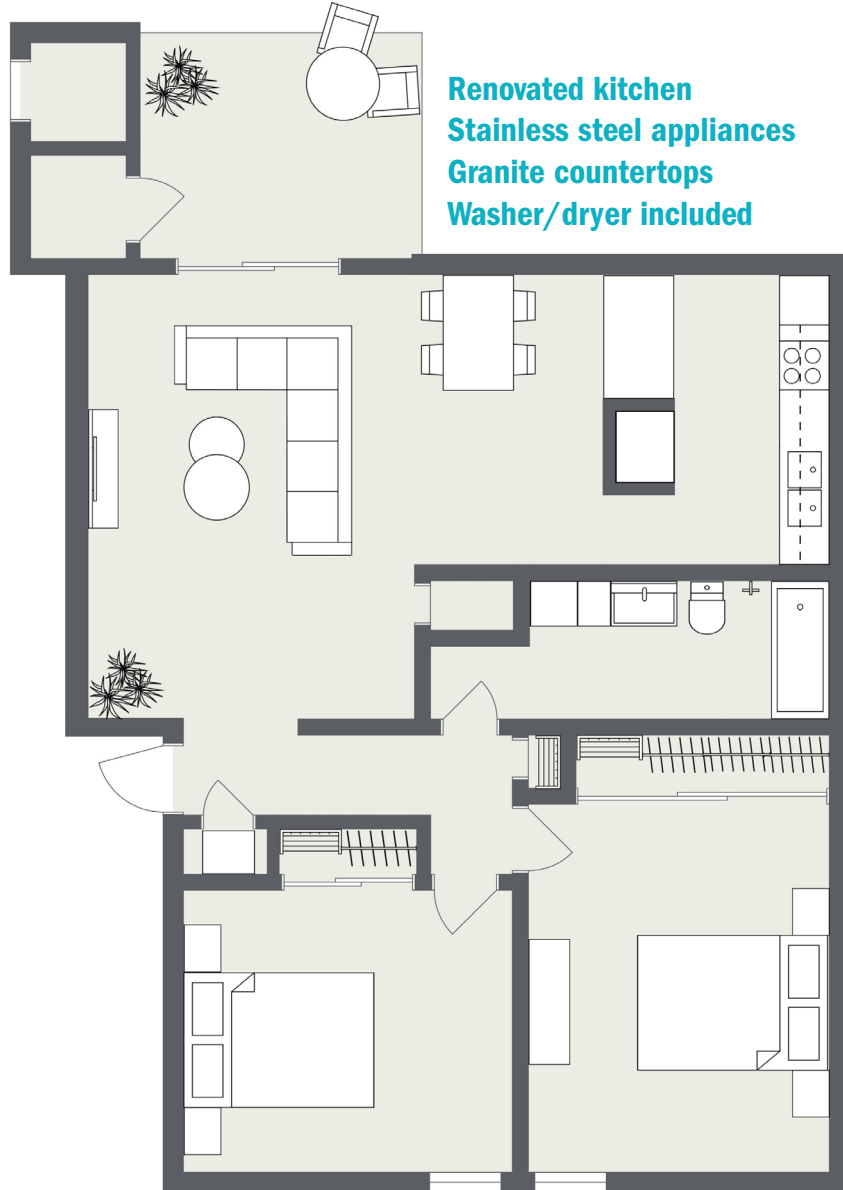

RICHMOND

Two Bedrooms • One Bath
820 Square Feet • \$ _____

CHESTERFIELD
Village

211 Lingstorm Lane North Chesterfield, VA 23225 | GSCapt.com/CV

This floor plan and the dimensions shown are approximations. Exact layout and square footage may vary. Sizes and specifications subject to change without notice.