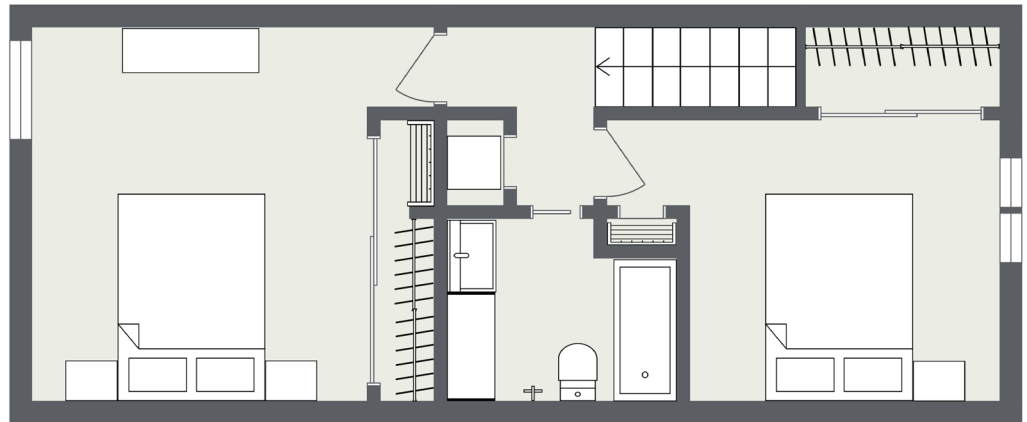

PORTCHESTER

Two Bedrooms • One One-half Baths
928 Square Feet • \$ _____

Renovated kitchen
Stainless steel appliances
Granite countertops
Washer/dryer included

CHESTERFIELD
Village

211 Lingstorm Lane North Chesterfield, VA 23225 | GSCapts.com/CV

This floor plan and the dimensions shown are approximations. Exact layout and square footage may vary. Sizes and specifications subject to change without notice.