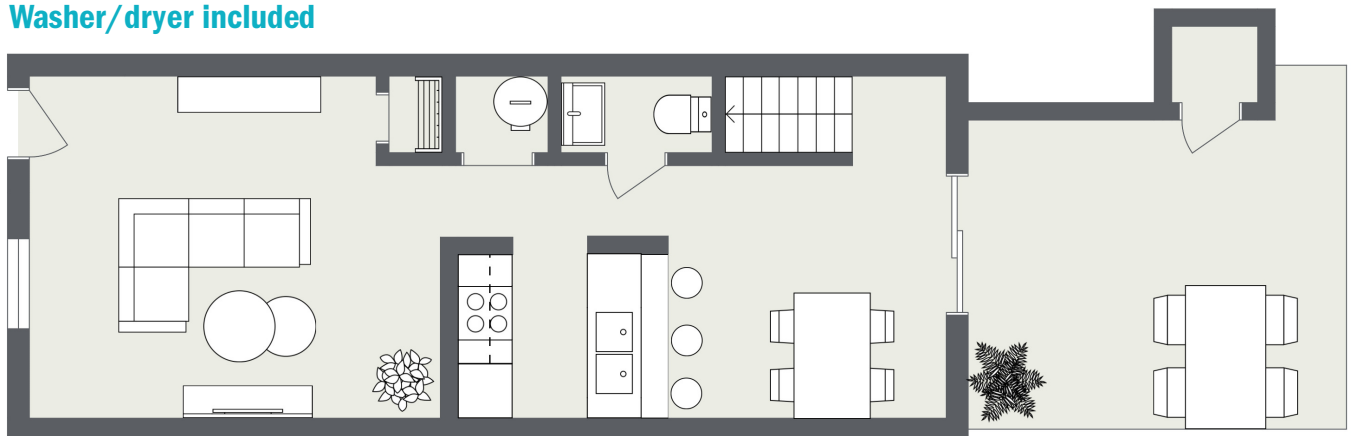

PORTCHESTER

Two Bedrooms • One One-half Baths
928 Square Feet • \$ _____

Renovated kitchen
Stainless steel appliances
Granite countertops
Washer/dryer included

CHESTERFIELD
Village

211 Lingstorm Lane North Chesterfield, VA 23225 | GSCapts.com/CV

This floor plan and the dimensions shown are approximations. Exact layout and square footage may vary. Sizes and specifications subject to change without notice.