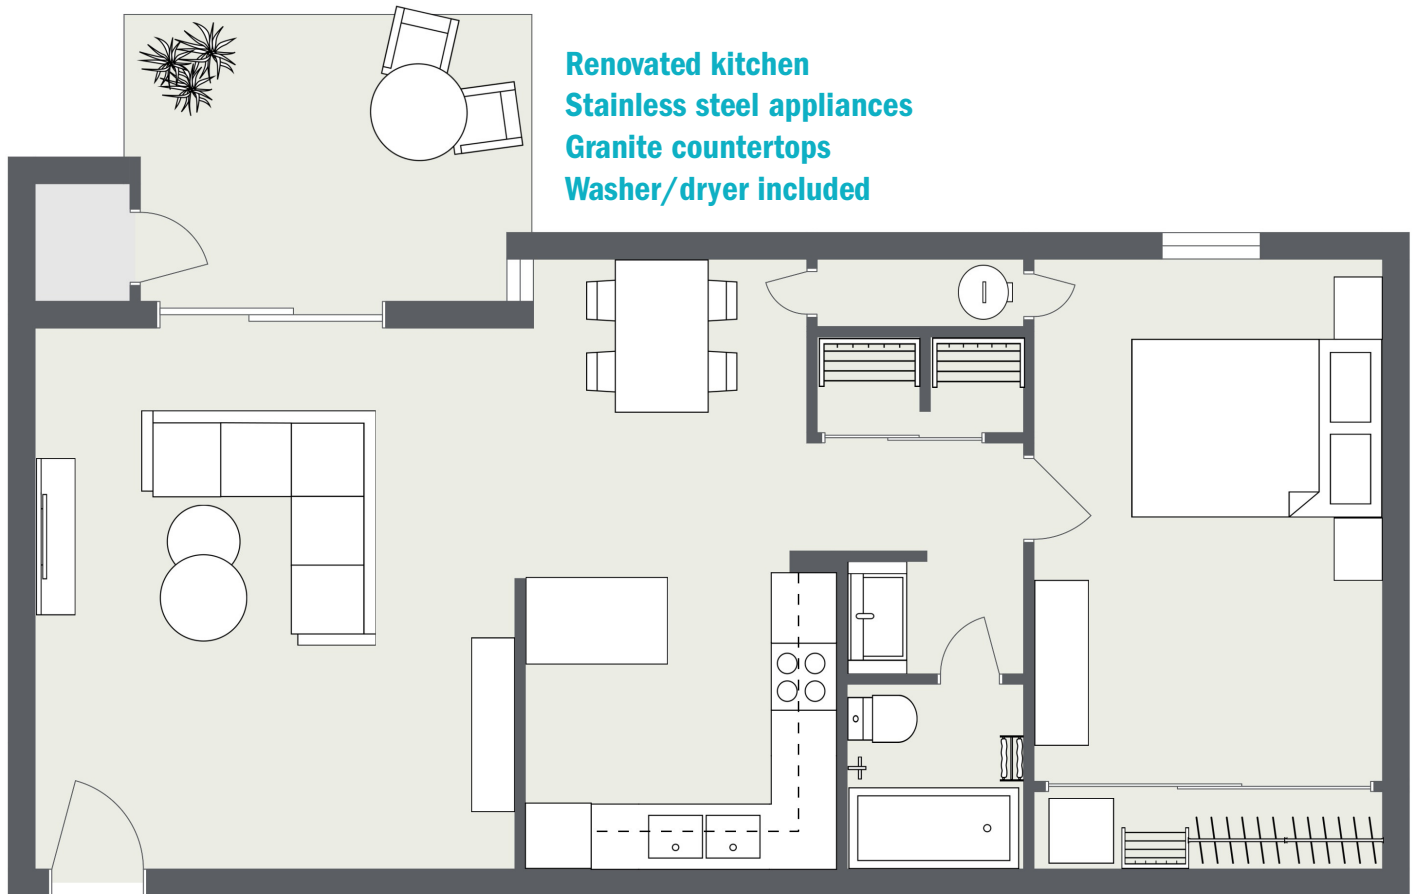

DURHAM DELUXE

One Bedroom • One Bath
658 Square Feet • \$ _____

Renovated kitchen
Stainless steel appliances
Granite countertops
Washer/dryer included

CHESTERFIELD
Village

211 Lingstorm Lane North Chesterfield, VA 23225 | GSCapts.com/CV

This floor plan and the dimensions shown are approximations. Exact layout and square footage may vary. Sizes and specifications subject to change without notice.