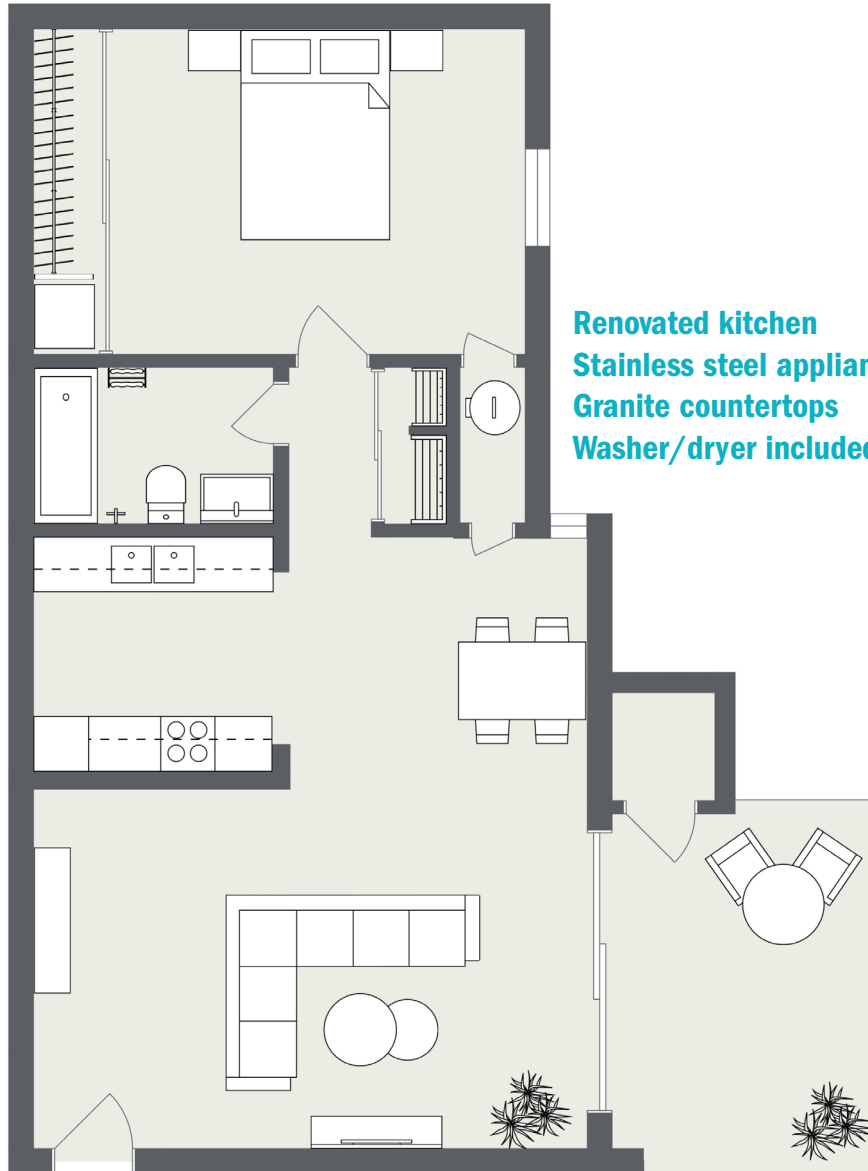

DOVER

One Bedroom • One Bath
576 Square Feet • \$ _____

Renovated kitchen
Stainless steel appliances
Granite countertops
Washer/dryer included

CHESTERFIELD
Village

211 Lingstorm Lane North Chesterfield, VA 23225 | GSCapts.com/CV

This floor plan and the dimensions shown are approximations. Exact layout and square footage may vary. Sizes and specifications subject to change without notice.