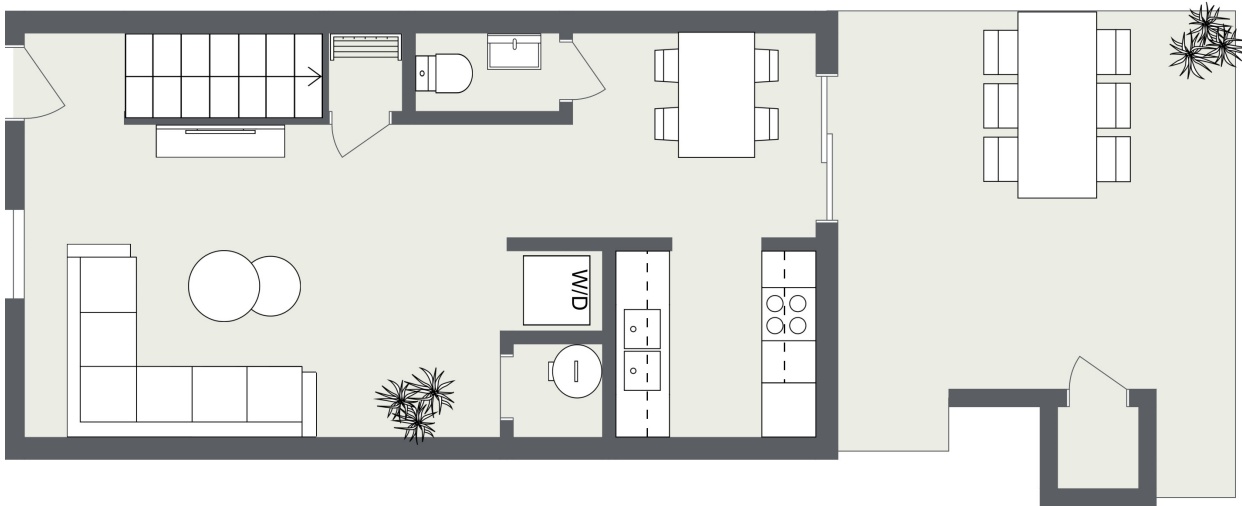

COLCHESTER

Two Bedrooms • One One-half Baths

886 Square Feet • \$ _____

Renovated kitchen
Stainless steel appliances
Granite countertops
Washer/dryer included

CHESTERFIELD
Village

211 Lingstorm Lane North Chesterfield, VA 23225 | GSCapt.com/CV

This floor plan and the dimensions shown are approximations. Exact layout and square footage may vary. Sizes and specifications subject to change without notice.