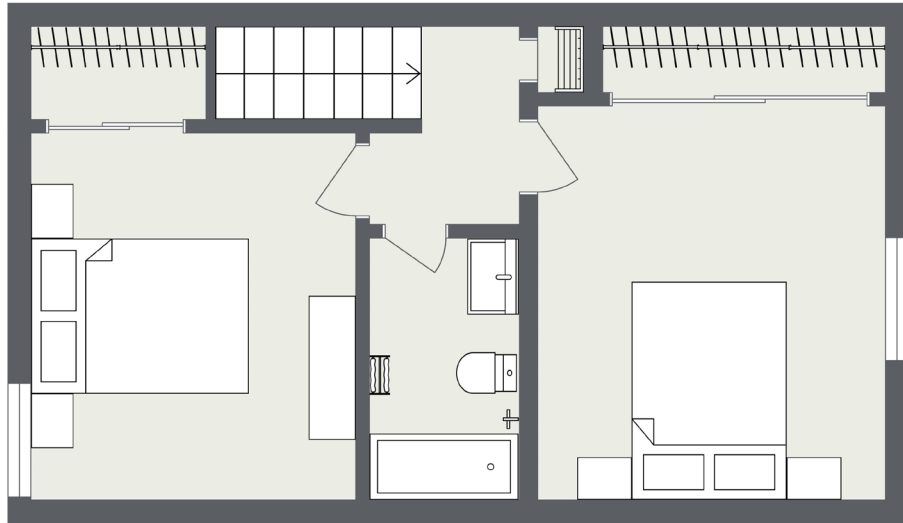

COLCHESTER

Two Bedrooms • One One-half Baths

886 Square Feet • \$ _____

Renovated kitchen
Stainless steel appliances
Granite countertops
Washer/dryer included

CHESTERFIELD
Village

211 Lingstorm Lane North Chesterfield, VA 23225 | GSCapt.com/CV

This floor plan and the dimensions shown are approximations. Exact layout and square footage may vary. Sizes and specifications subject to change without notice.