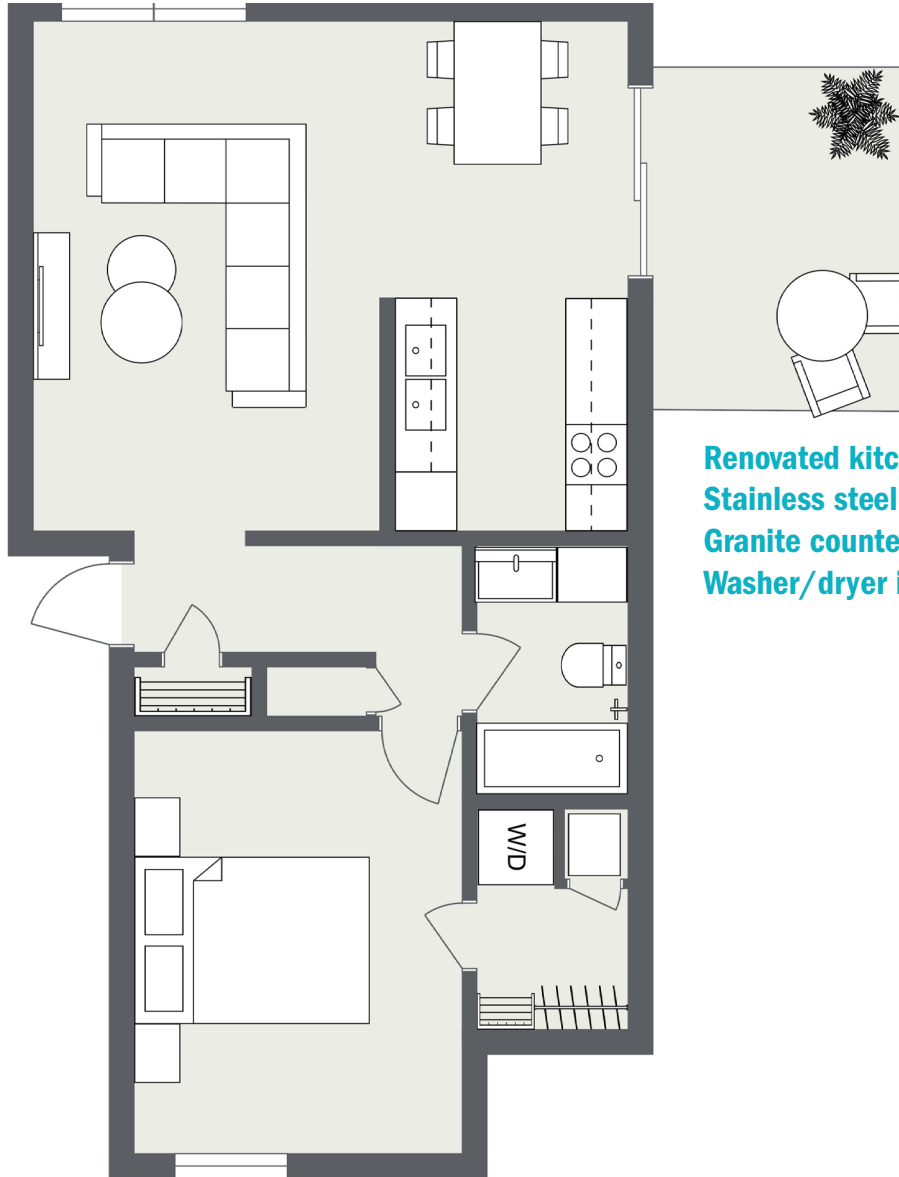

BERKELEY

One Bedroom • One Bath
623 Square Feet • \$ _____

Renovated kitchen
Stainless steel appliances
Granite countertops
Washer/dryer included

CHESTERFIELD
Village

211 Lingstorm Lane North Chesterfield, VA 23225 | GSCapt.com/CV

This floor plan and the dimensions shown are approximations. Exact layout and square footage may vary. Sizes and specifications subject to change without notice.