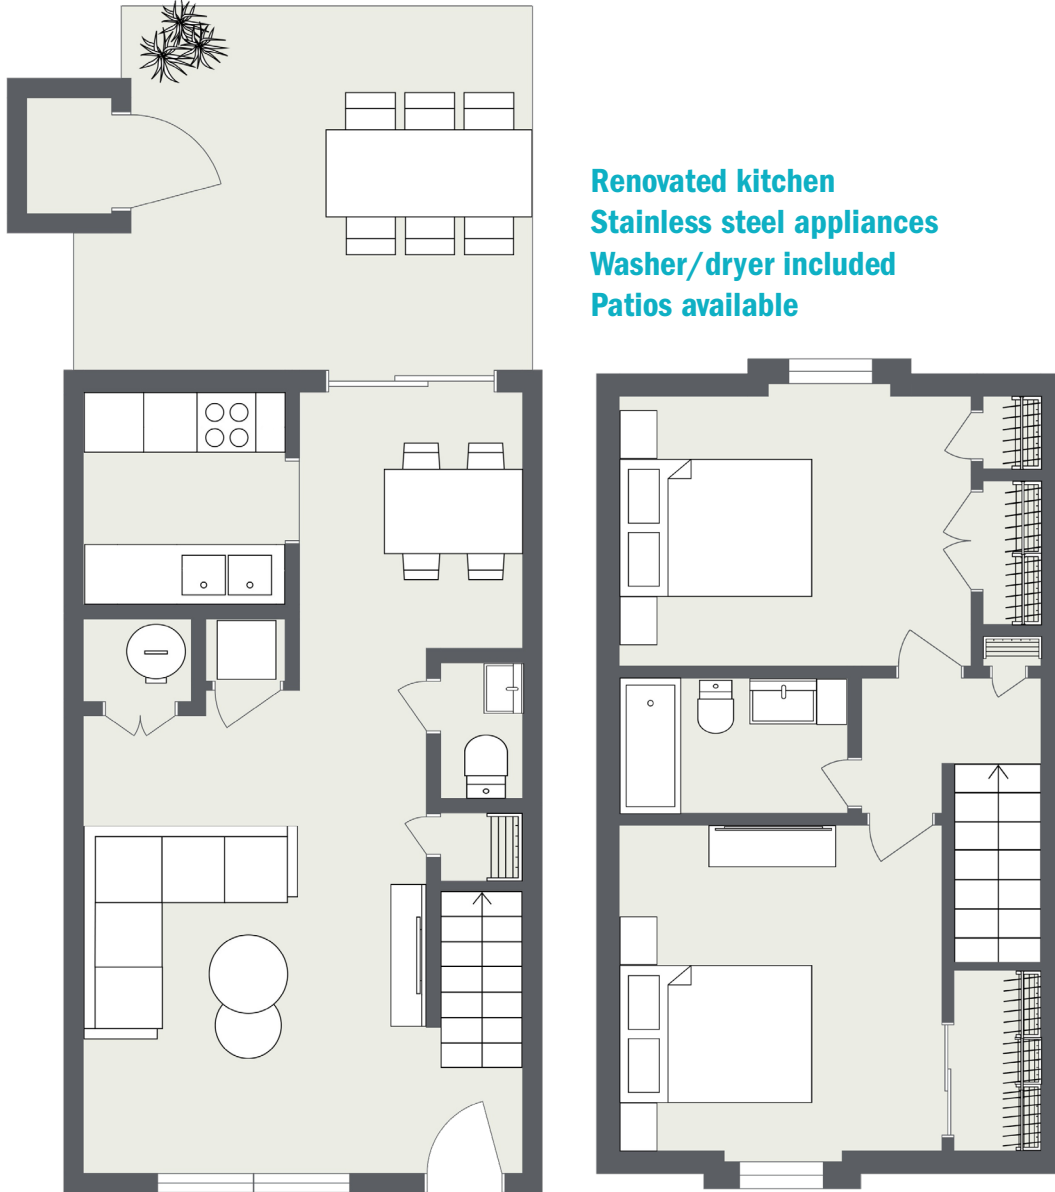

JAMESTOWN

Two Bedrooms • One and One-half Bath
923 Square Feet • \$ _____

Renovated kitchen
Stainless steel appliances
Washer/dryer included
Patios available

COLONIAL

5501 Pony Farm Drive, Henrico, VA 23227 | [GSCapts.com/COL](https://www.GSCapts.com/COL)

Actual finishes and features may vary. Dimensions and square footage shown are approximate and pricing/availability is subject to change.