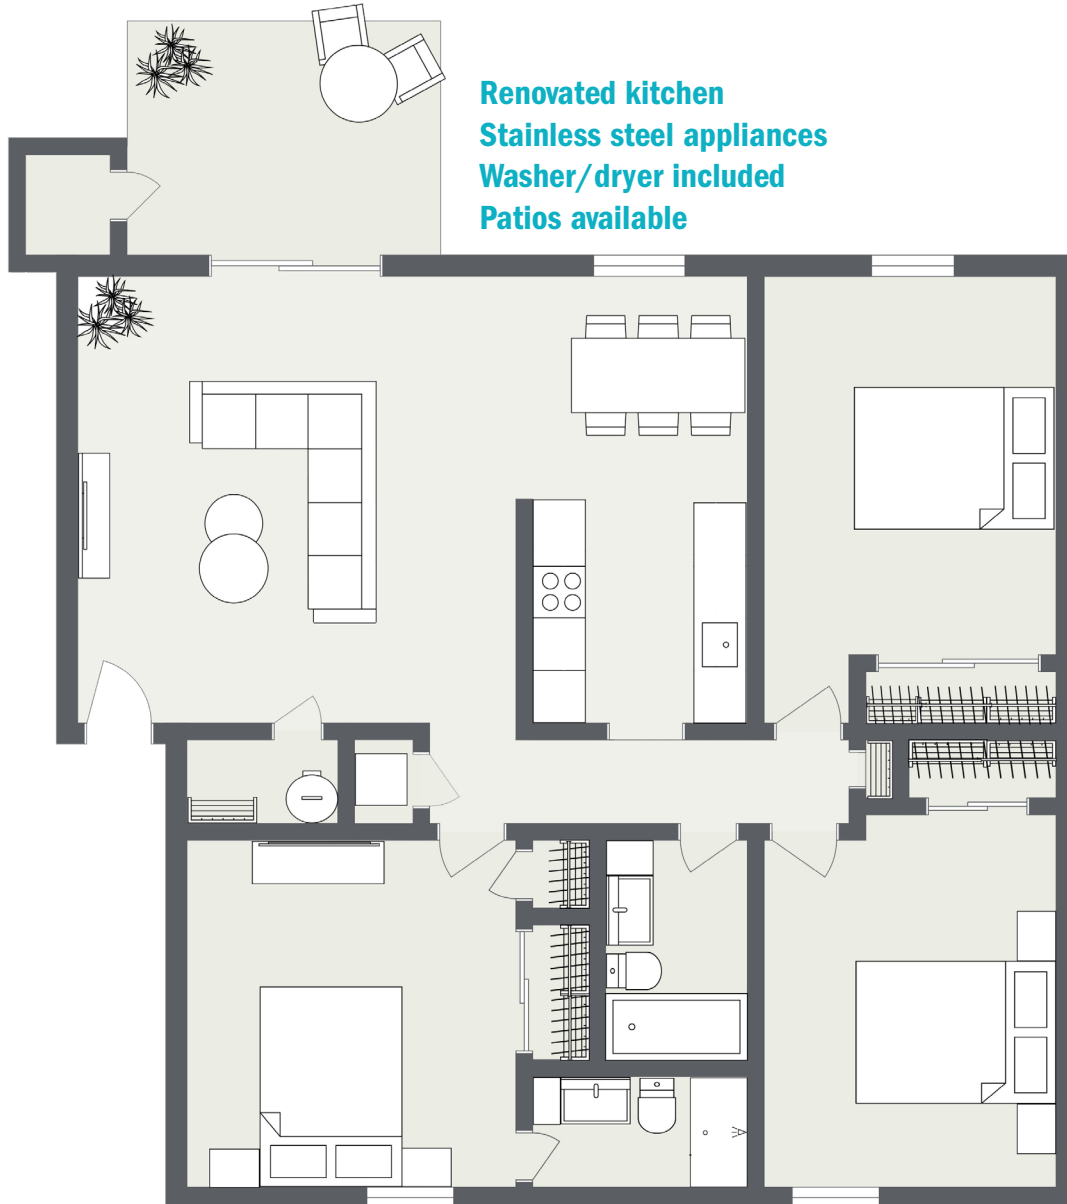

# GLOUCESTER

Three Bedrooms • Two Baths  
1003 Square Feet • \$ \_\_\_\_\_

Renovated kitchen  
Stainless steel appliances  
Washer/dryer included  
Patios available

## COLONIAL

5501 Pony Farm Drive, Henrico, VA 23227 | [GSCaptcs.com/COL](http://GSCaptcs.com/COL)

Actual finishes and features may vary. Dimensions and square footage shown are approximate and pricing/availability is subject to change.