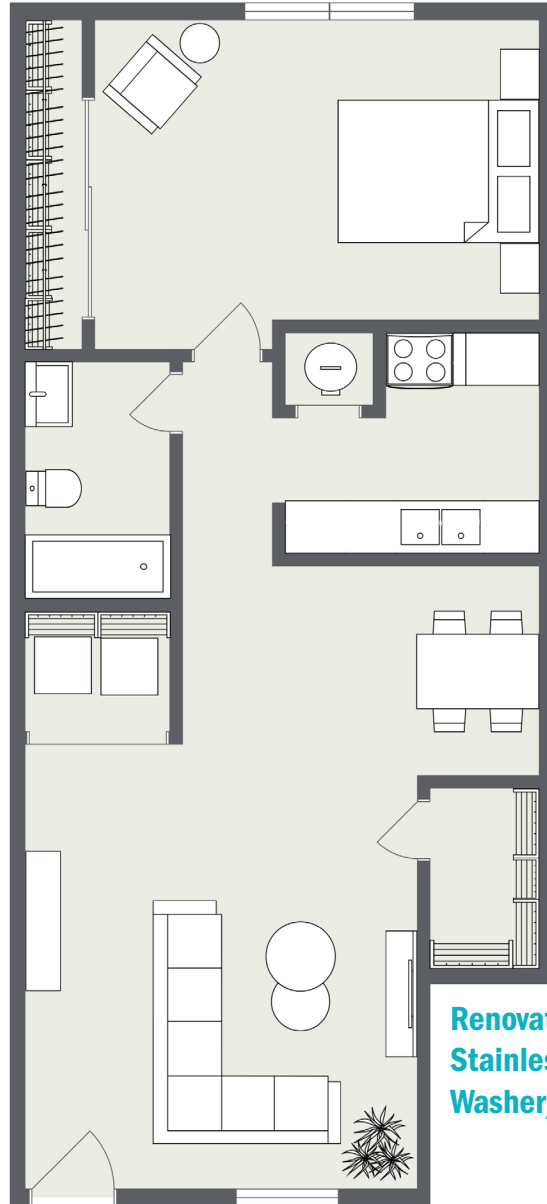

BRANDYWINE

One Bedroom • One Bath
735 Square Feet • \$ _____

Renovated kitchen
Stainless steel appliances
Washer/dryer included

Foxchase
Brandywine

2400 Milhaven Drive, Henrico, VA 23238 | GSCapts.com/FC

Actual finishes and features may vary. Dimensions and square footage shown are approximate and pricing/availability is subject to change.