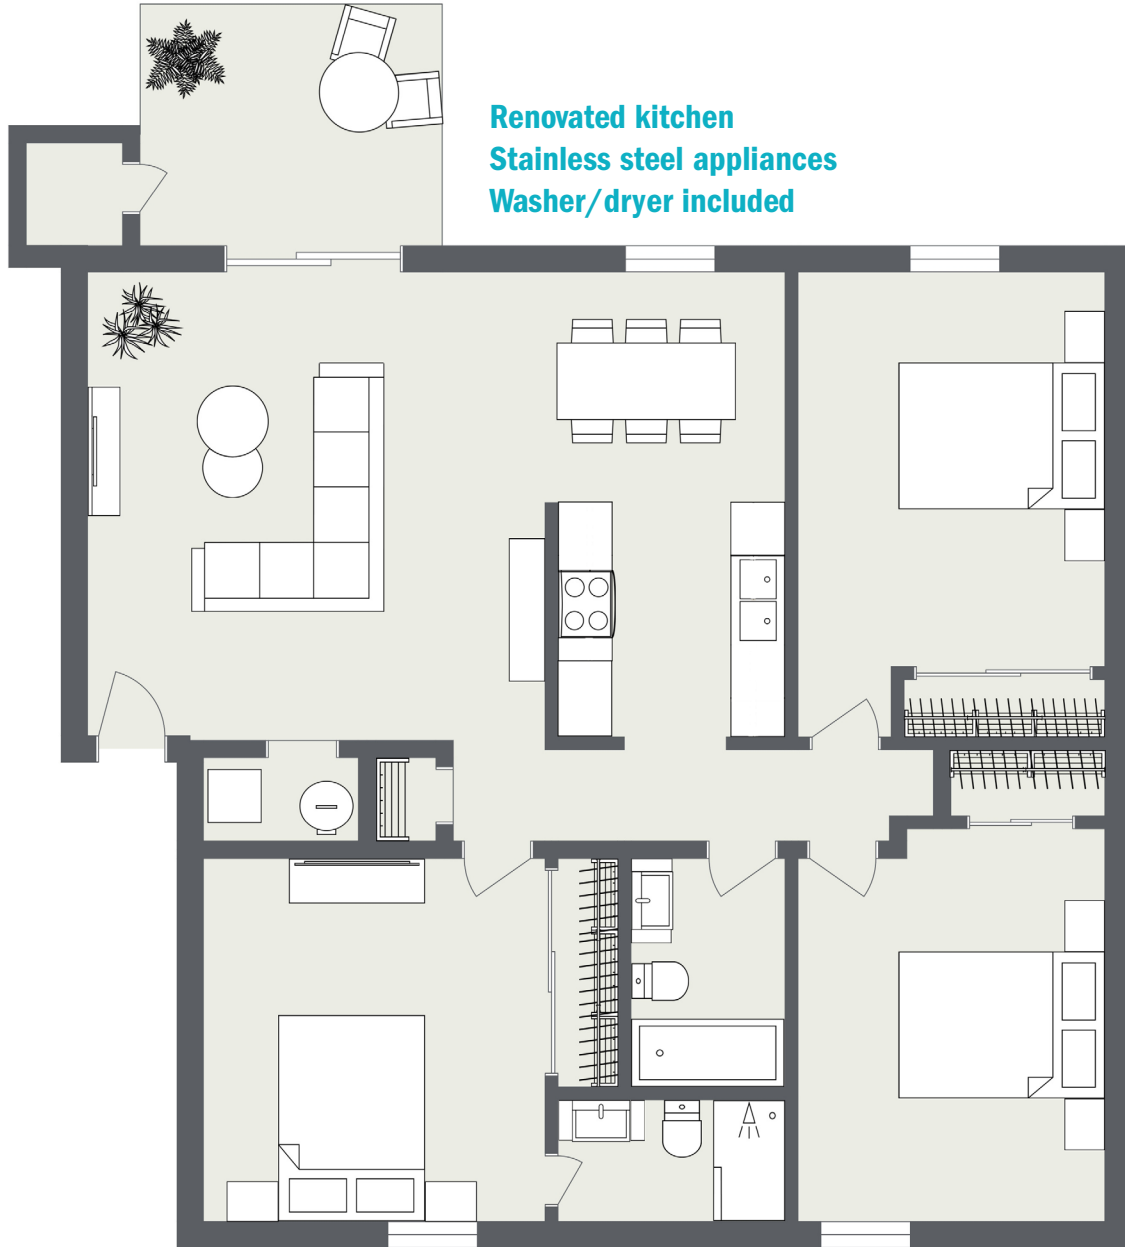

BIRCH

Three Bedrooms • Two Baths
1003 Square Feet • \$ _____

Treehouse

5701 Pony Farm Dr Henrico, VA 23227 | GSCapts.com/TH

Actual finishes and features may vary. Dimensions and square footage shown are approximate and pricing/availability is subject to change.