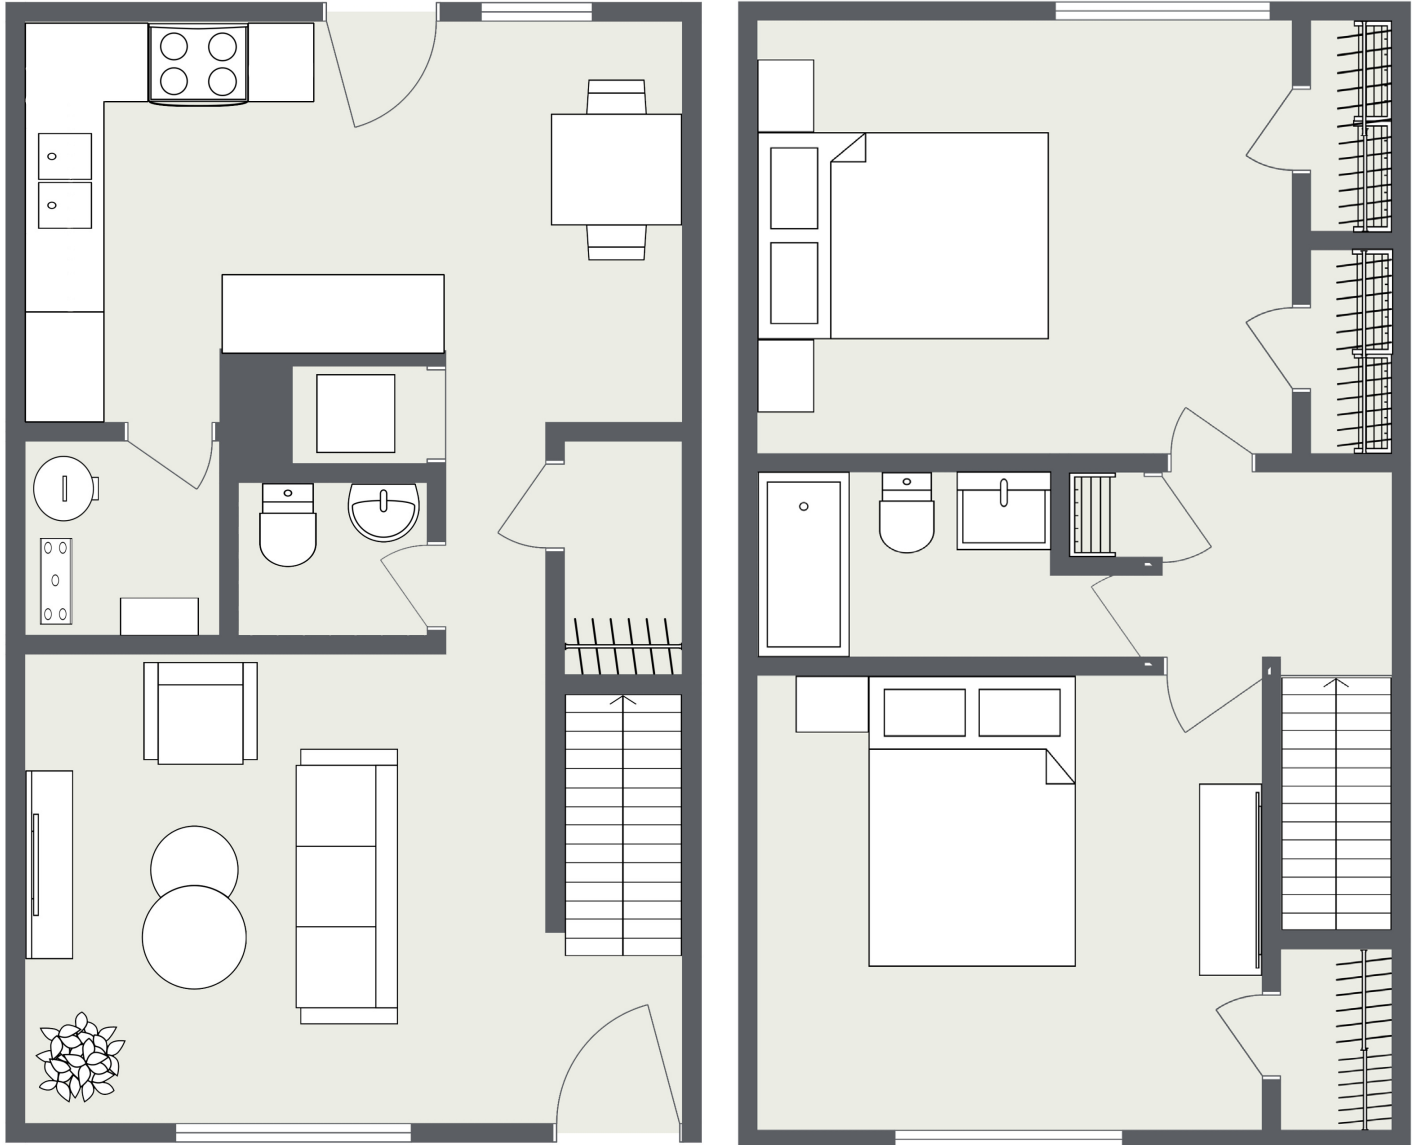

SERENITY

Two Bedrooms • One and One-half Baths

1030 Square Feet • \$ _____

Renovated kitchen
Stainless steel appliances
Washer/dryer included

BOOKER CREEK

Townhouse Apartments

2525 Booker Creek Road, Chapel Hill, NC 27514 | GSCapts.com/BC

Actual finishes and features may vary. Dimensions and square footage shown are approximate and pricing/availability is subject to change.