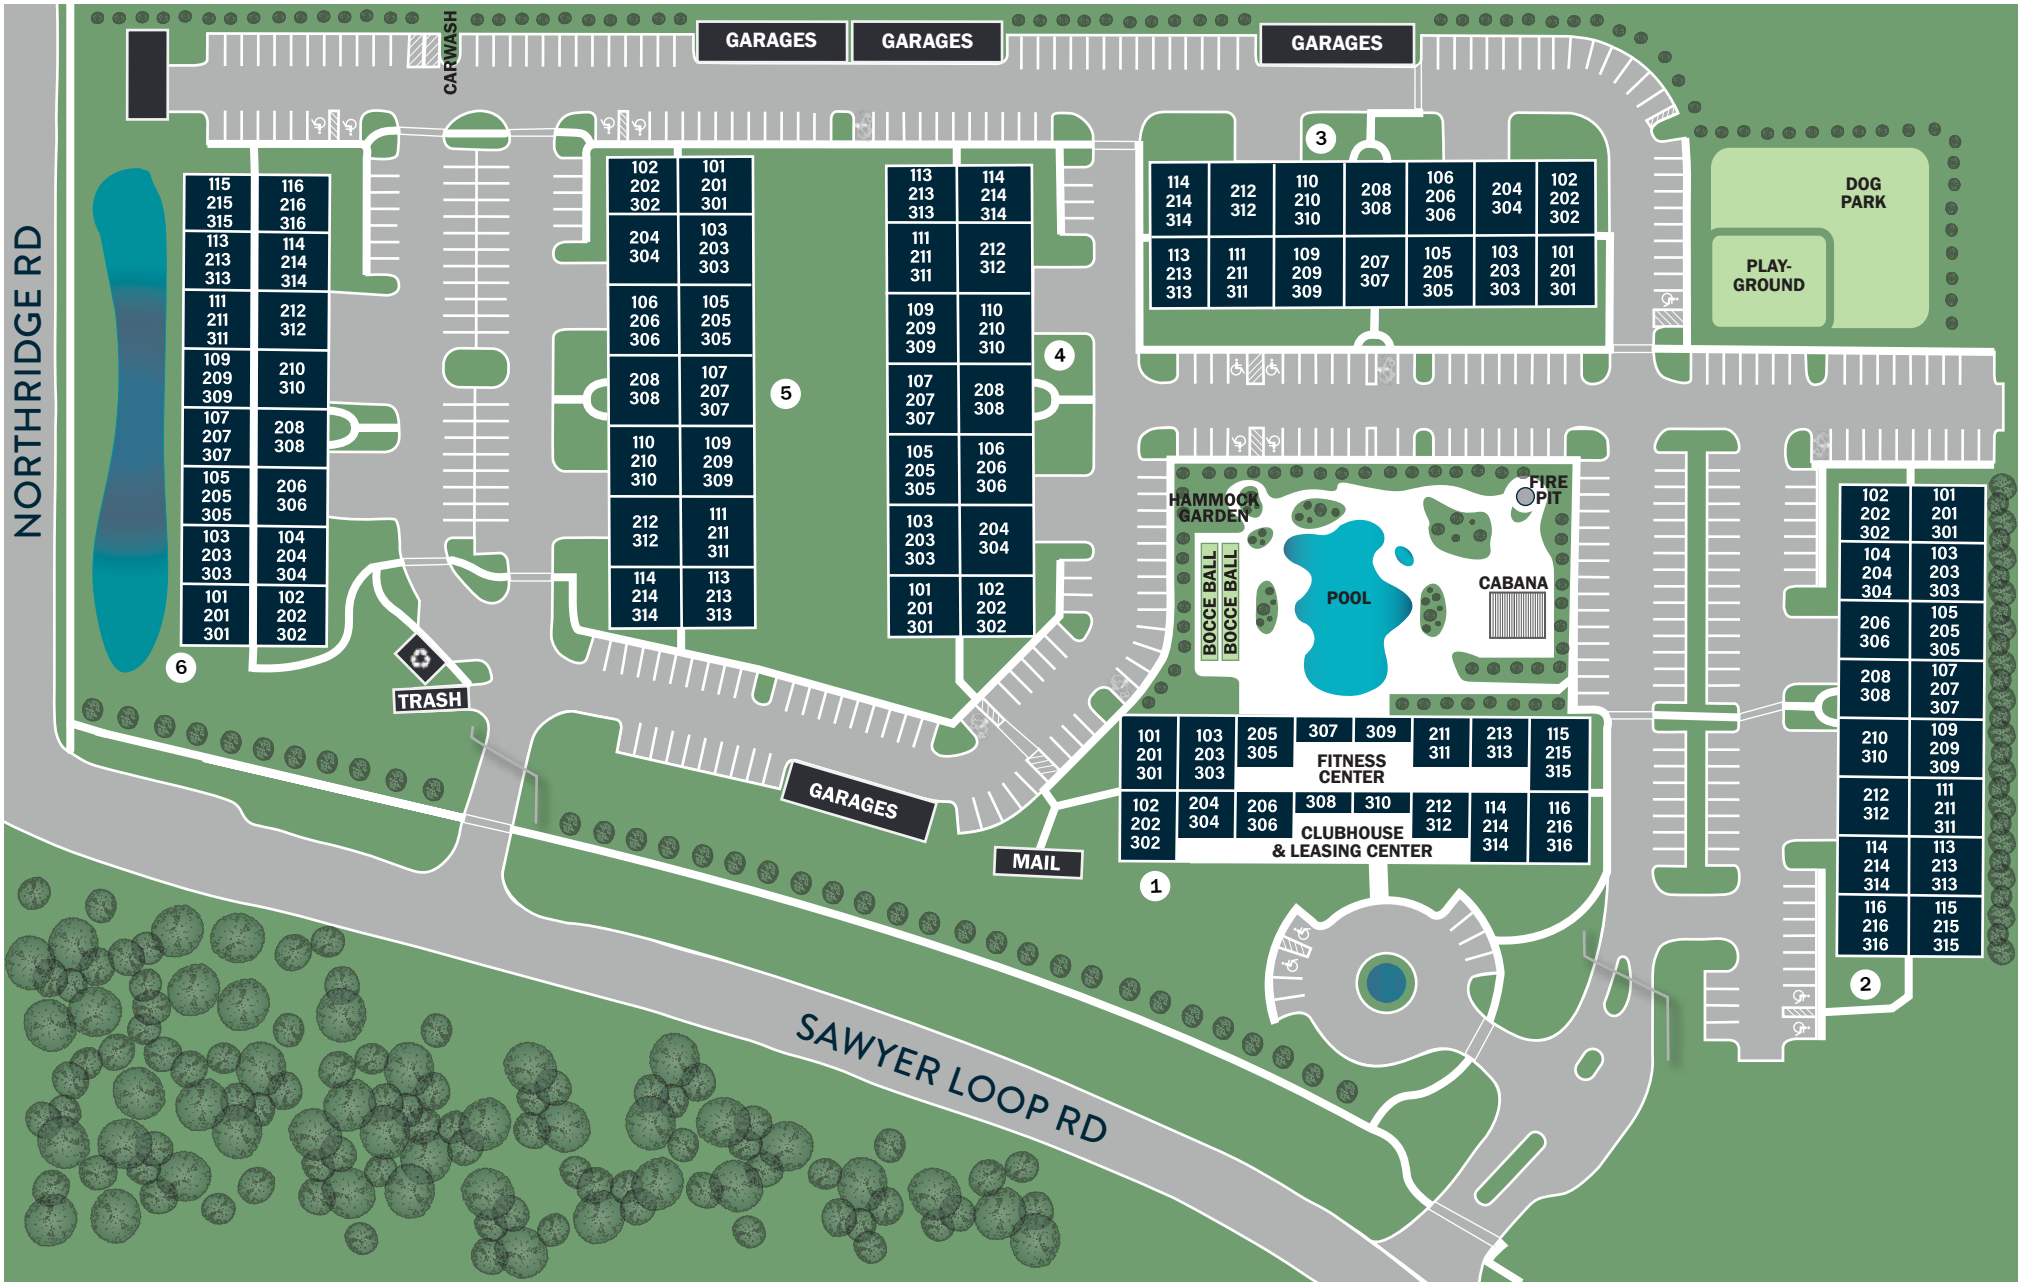

NORTHBRIDGE RD

**Anson**  
on Palmer Ranch

6251 Sawyer Loop Road  
Sarasota, Florida 34238  
941.676.8973 | GSCaps.com/APR

Scan below to apply online:

© GSC Form 1141  
Rev. 12/2021