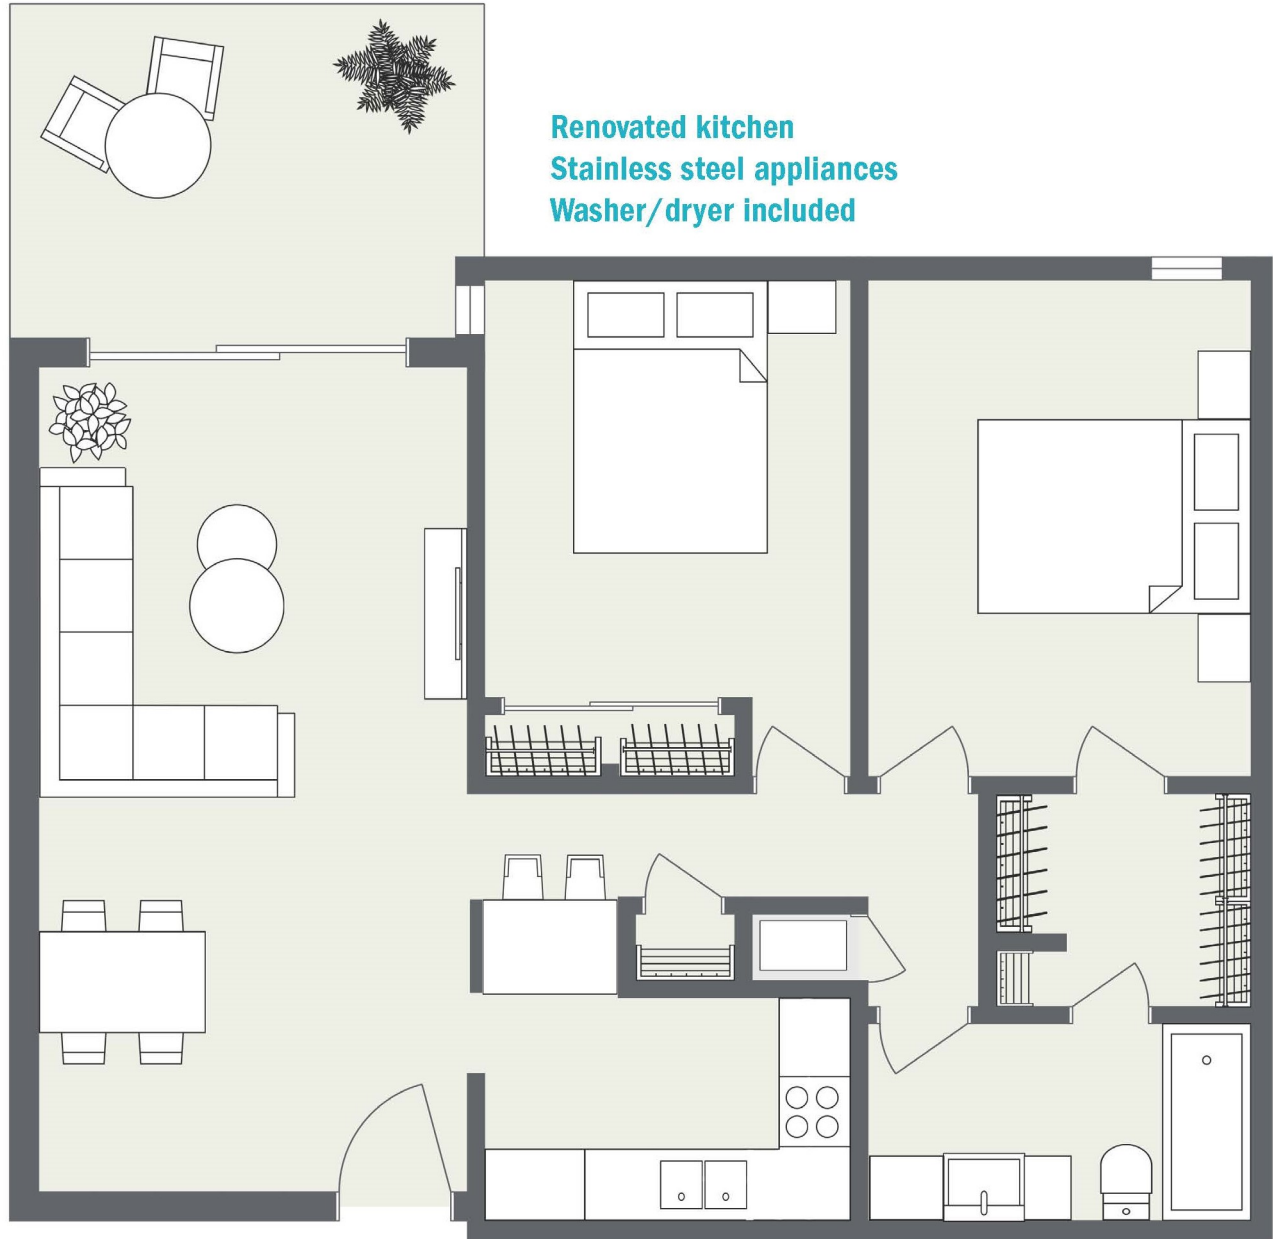

DOGWOOD

Two Bedrooms • One Bath
857 Square Feet • \$_____

5701 Pony Farm Dr Henrico, VA 23227 | GSCapts.com/TH

Actual finishes, features and kitchen layouts may vary. Dimensions and square footage shown are approximate and pricing/availability is subject to change. Available in select units *