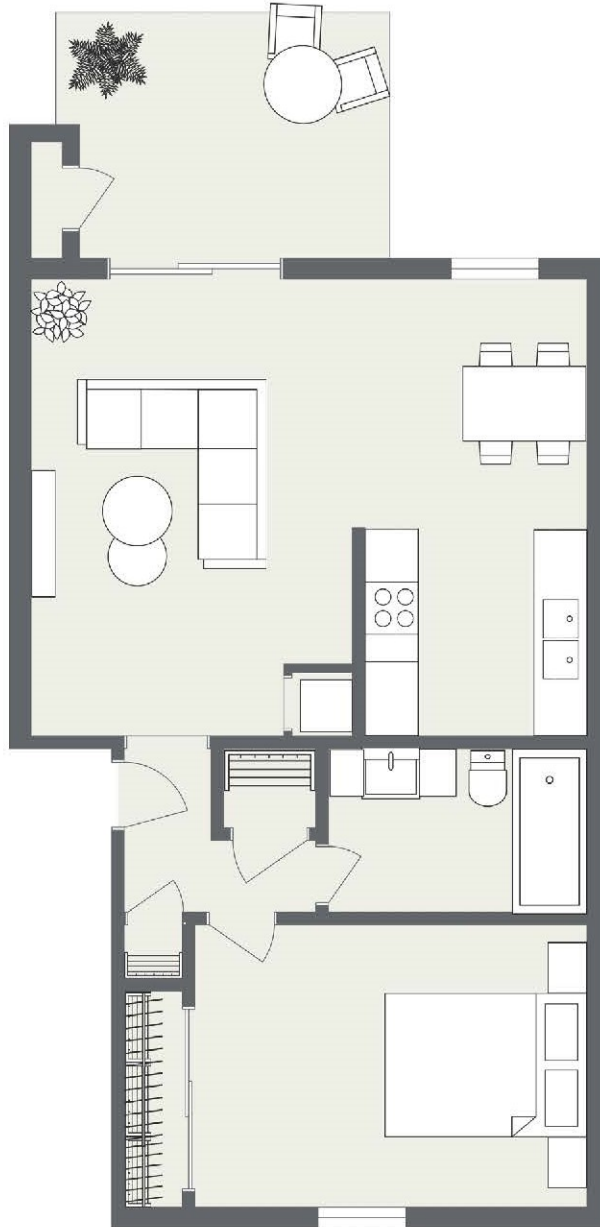

MAGNOLIA

One Bedroom • One Bath
586 Square Feet • \$_____

Renovated kitchen
Stainless steel appliances
Washer/dryer included

5701 Pony Farm Dr Henrico, VA 23227 | [GSCapts.com/TH](https://www.GSCapts.com/TH)

Actual finishes, features and kitchen layouts may vary. Dimensions and square footage shown are approximate and pricing/availability is subject to change. Available in select units*