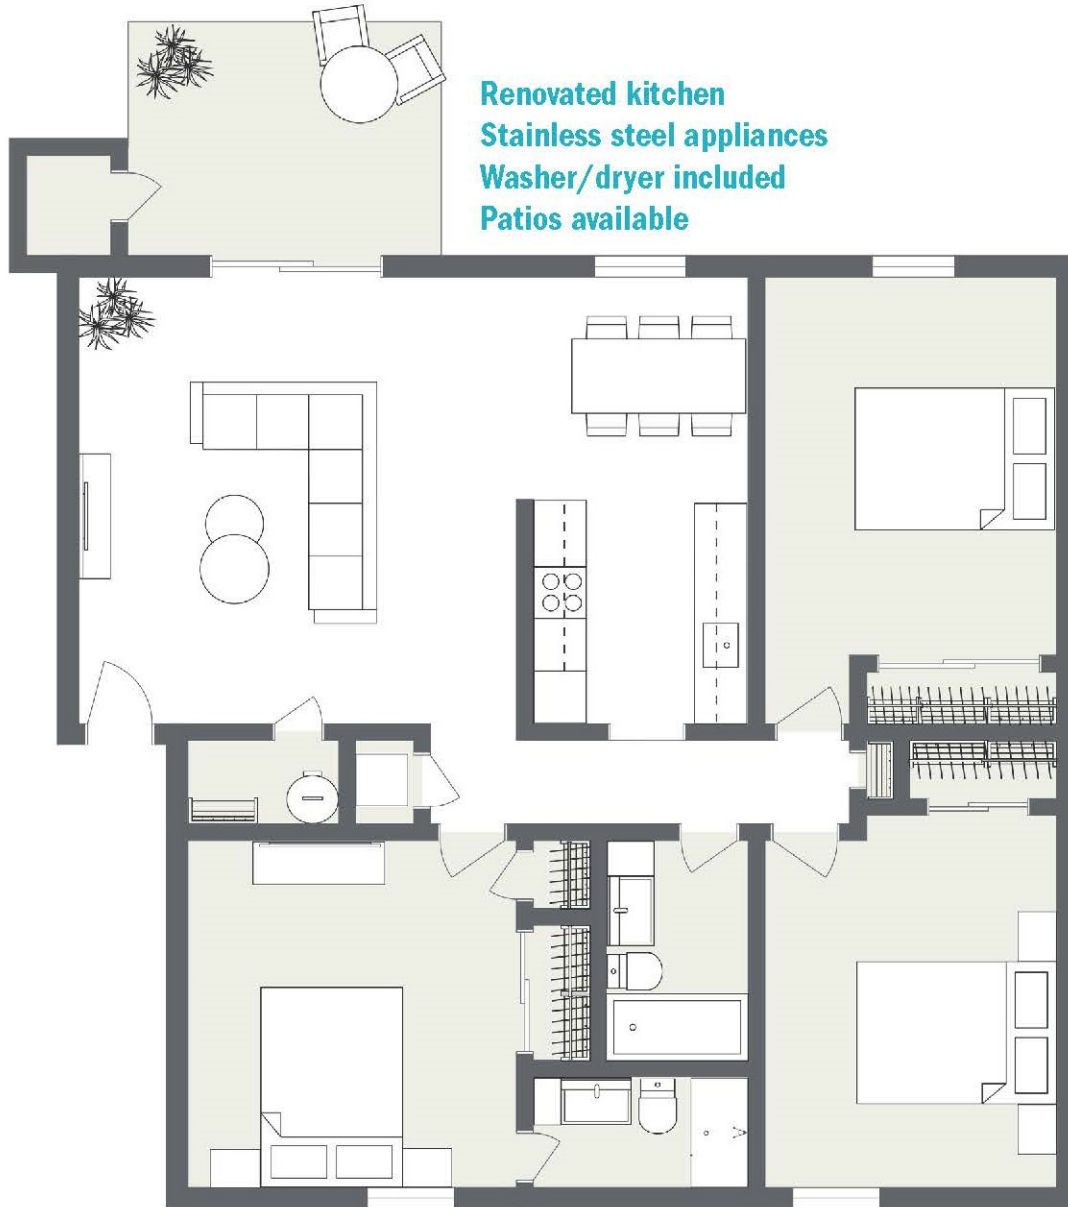

GLOUCESTER

Three Bedrooms • Two Baths
1003 Square Feet • \$_____

Renovated kitchen
Stainless steel appliances
Washer/dryer included
Patios available

5501 Pony Farm Drive, Henrico, VA 23227 | GSCapts.com/COL

Actual finishes, features and kitchen layouts may vary. Dimensions and square footage shown are approximate and pricing/availability is subject to change. Available in select units*