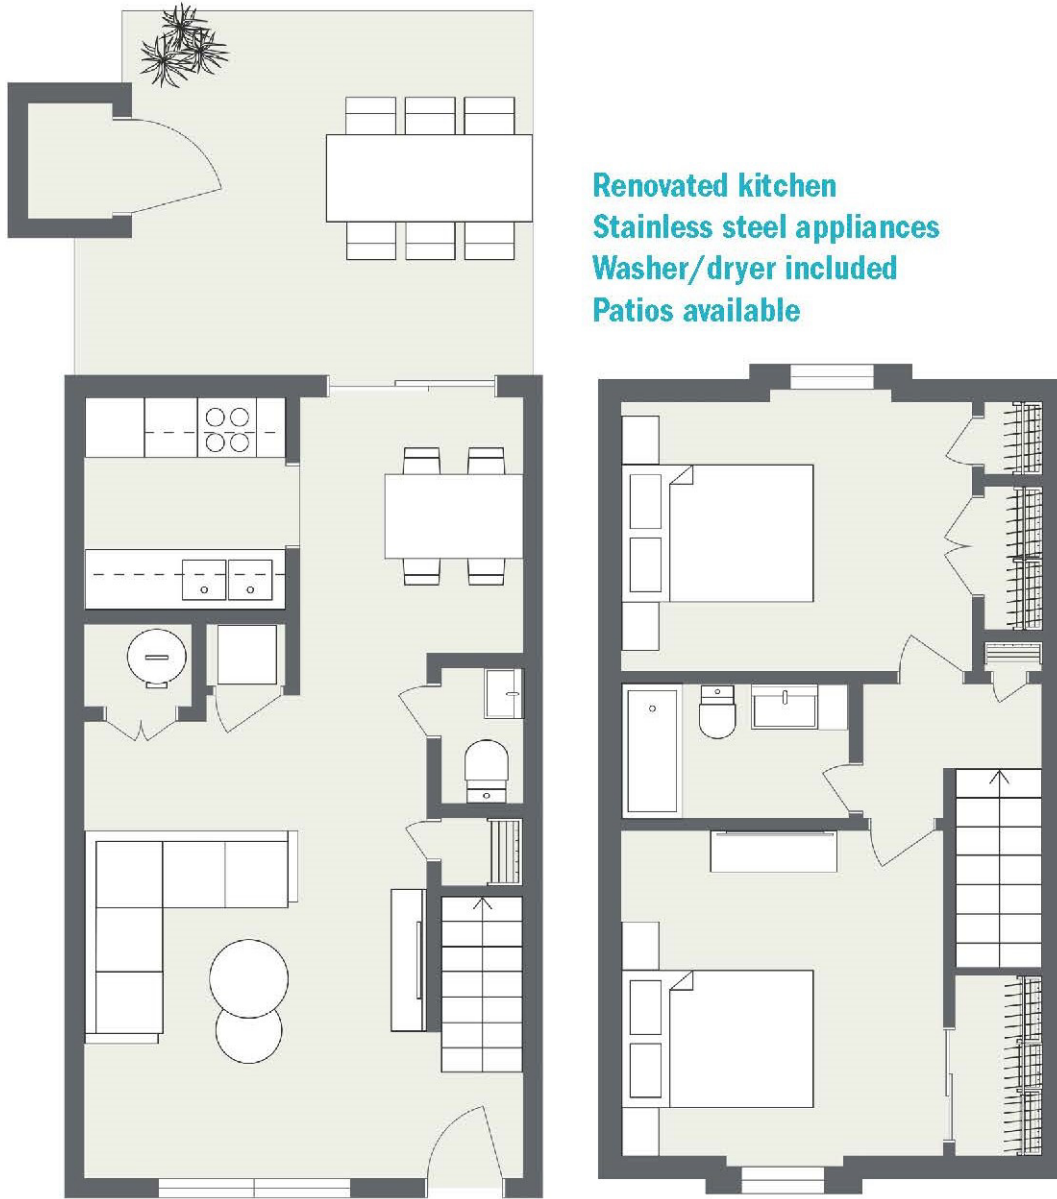

JAMESTOWN TOWNHOME

Two Bedrooms • One and One-half Bath

923 Square Feet • \$ _____

5501 Pony Farm Drive, Henrico, VA 23227 | GSCapt.com/COL

Actual finishes, features and kitchen layouts may vary. Dimensions and square footage shown are approximate and pricing/availability is subject to change. Available in select units*