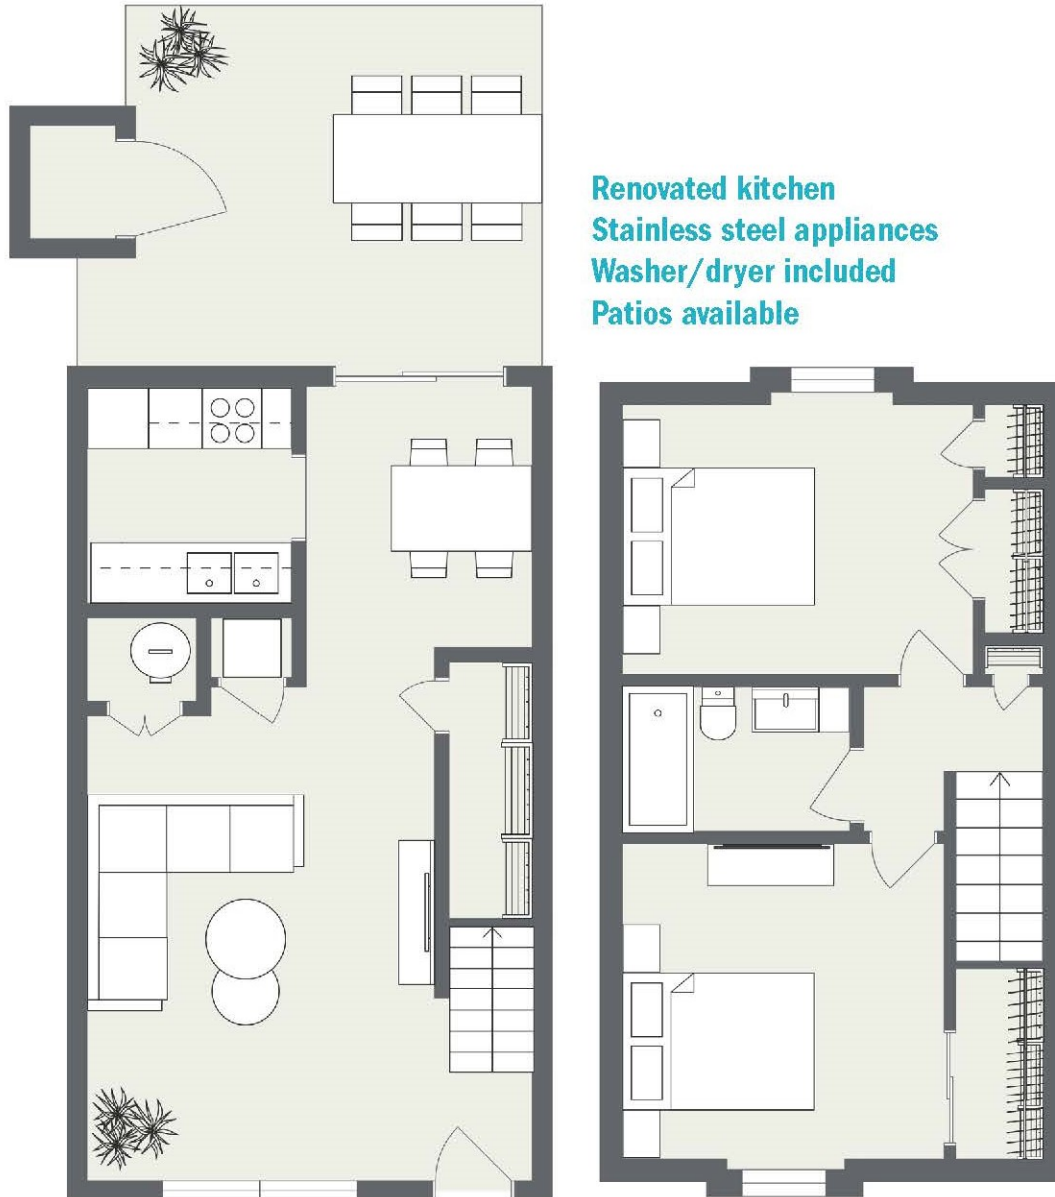

YORK

Two Bedrooms • One Bath
896 Square Feet • \$ _____

5501 Pony Farm Drive, Henrico, VA 23227 | GSCapts.com/COL

Actual finishes, features and kitchen layouts may vary. Dimensions and square footage shown are approximate and pricing/availability is subject to change. Available in select units*