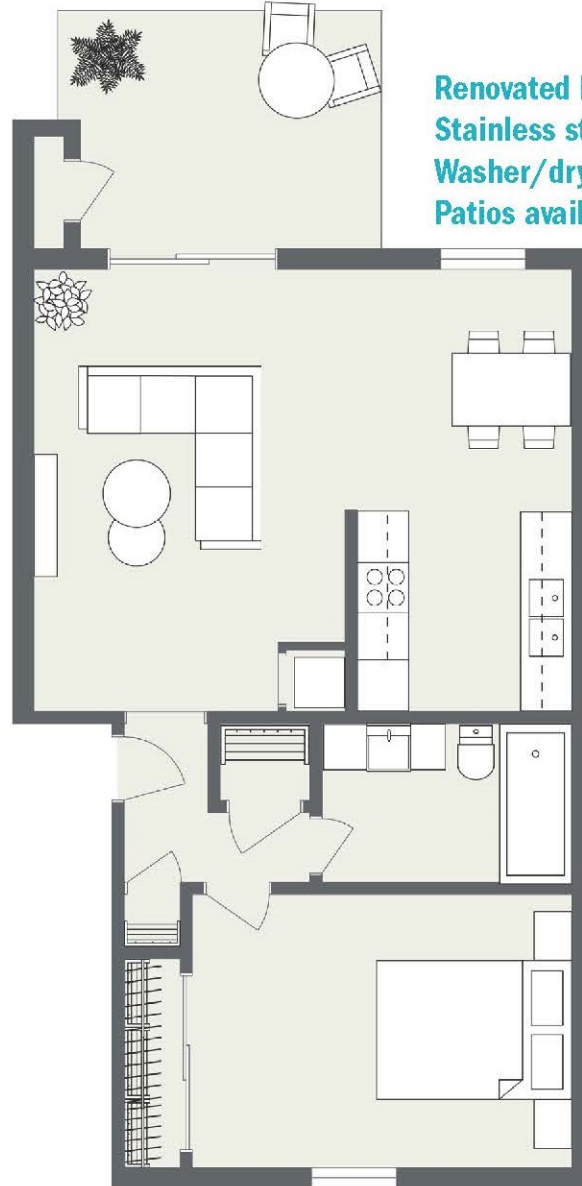

# WILLIAMSBURG

One Bedroom • One Bath  
586 Square Feet • \$ \_\_\_\_\_

Renovated kitchen  
Stainless steel appliances  
Washer/dryer included  
Patios available

5501 Pony Farm Drive, Henrico, VA 23227 | [GSCapts.com/COL](https://GSCapts.com/COL)

Actual finishes, features and kitchen layouts may vary. Dimensions and square footage shown are approximate and pricing/availability is subject to change. Available in select units\*